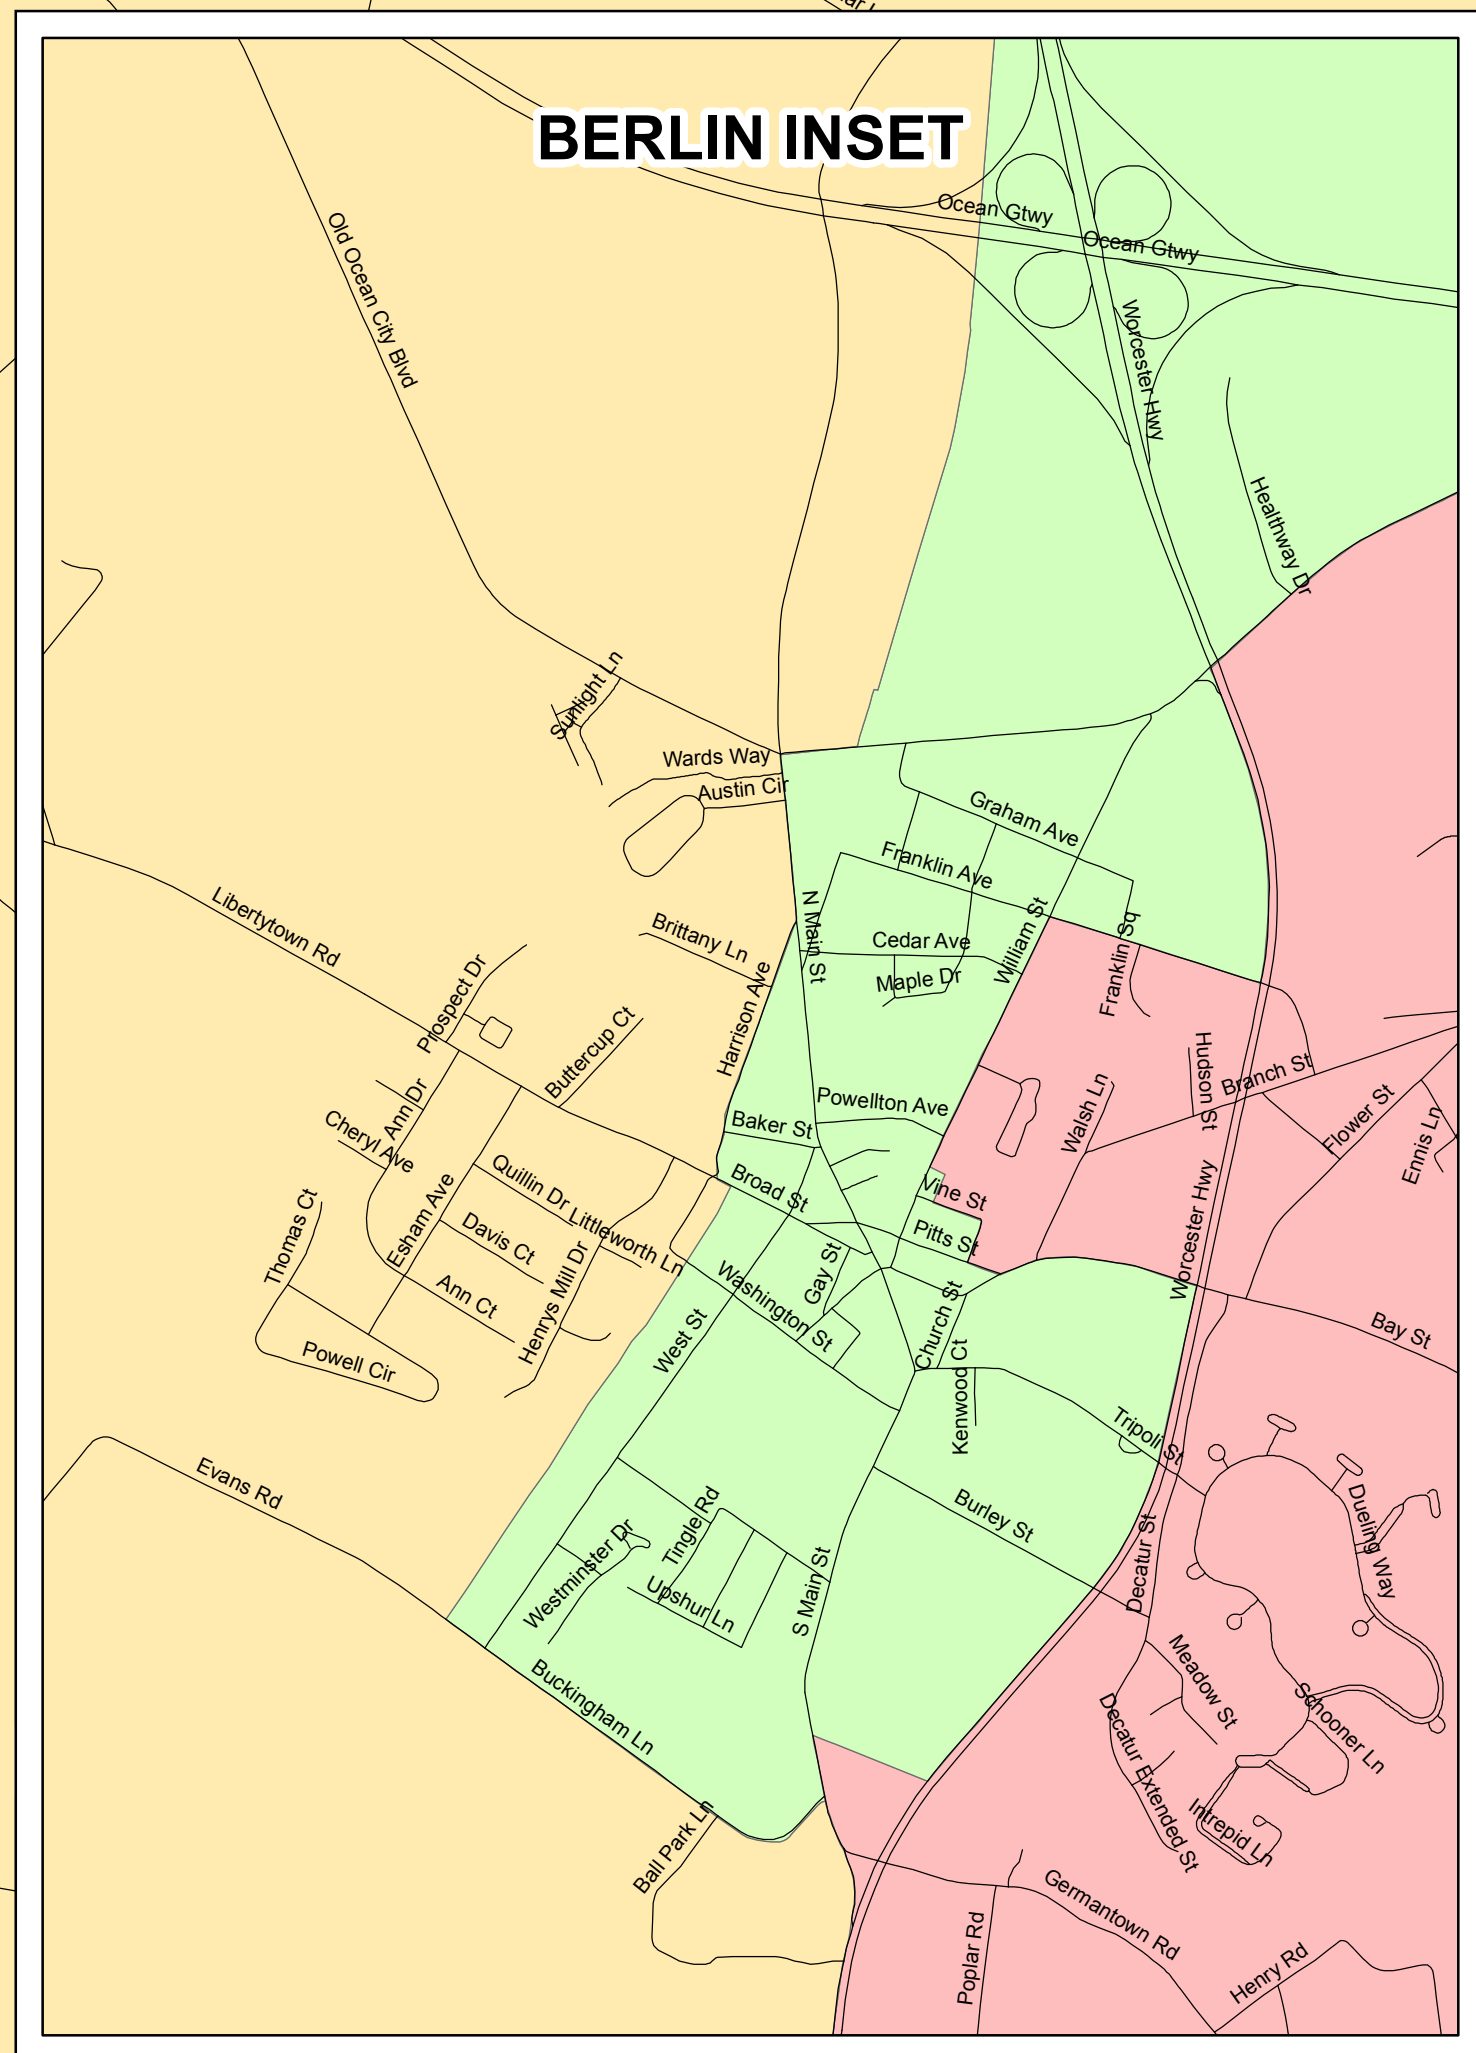

FINAL COMMISSIONER REDISTRICTING MAP
September 17, 2013
District No. 3 - Sinepuxent (WOC)

Berlin

BERLIN INSET

DISTRICT	TOTAL POPULATION	WHITE	MINORITY
No. 1 Southern	7321	4785	2536
No. 2 Central	7279	3442	3837
No. 3 Sinepuxent	7520	7007	513
No. 4 Western	7032	6008	1024
No. 5 Ocean Pines	7725	7276	449
No. 6 Northern	7458	7056	402
No. 7 Ocean City	7213	6652	561
Total:	51548	42226	9322