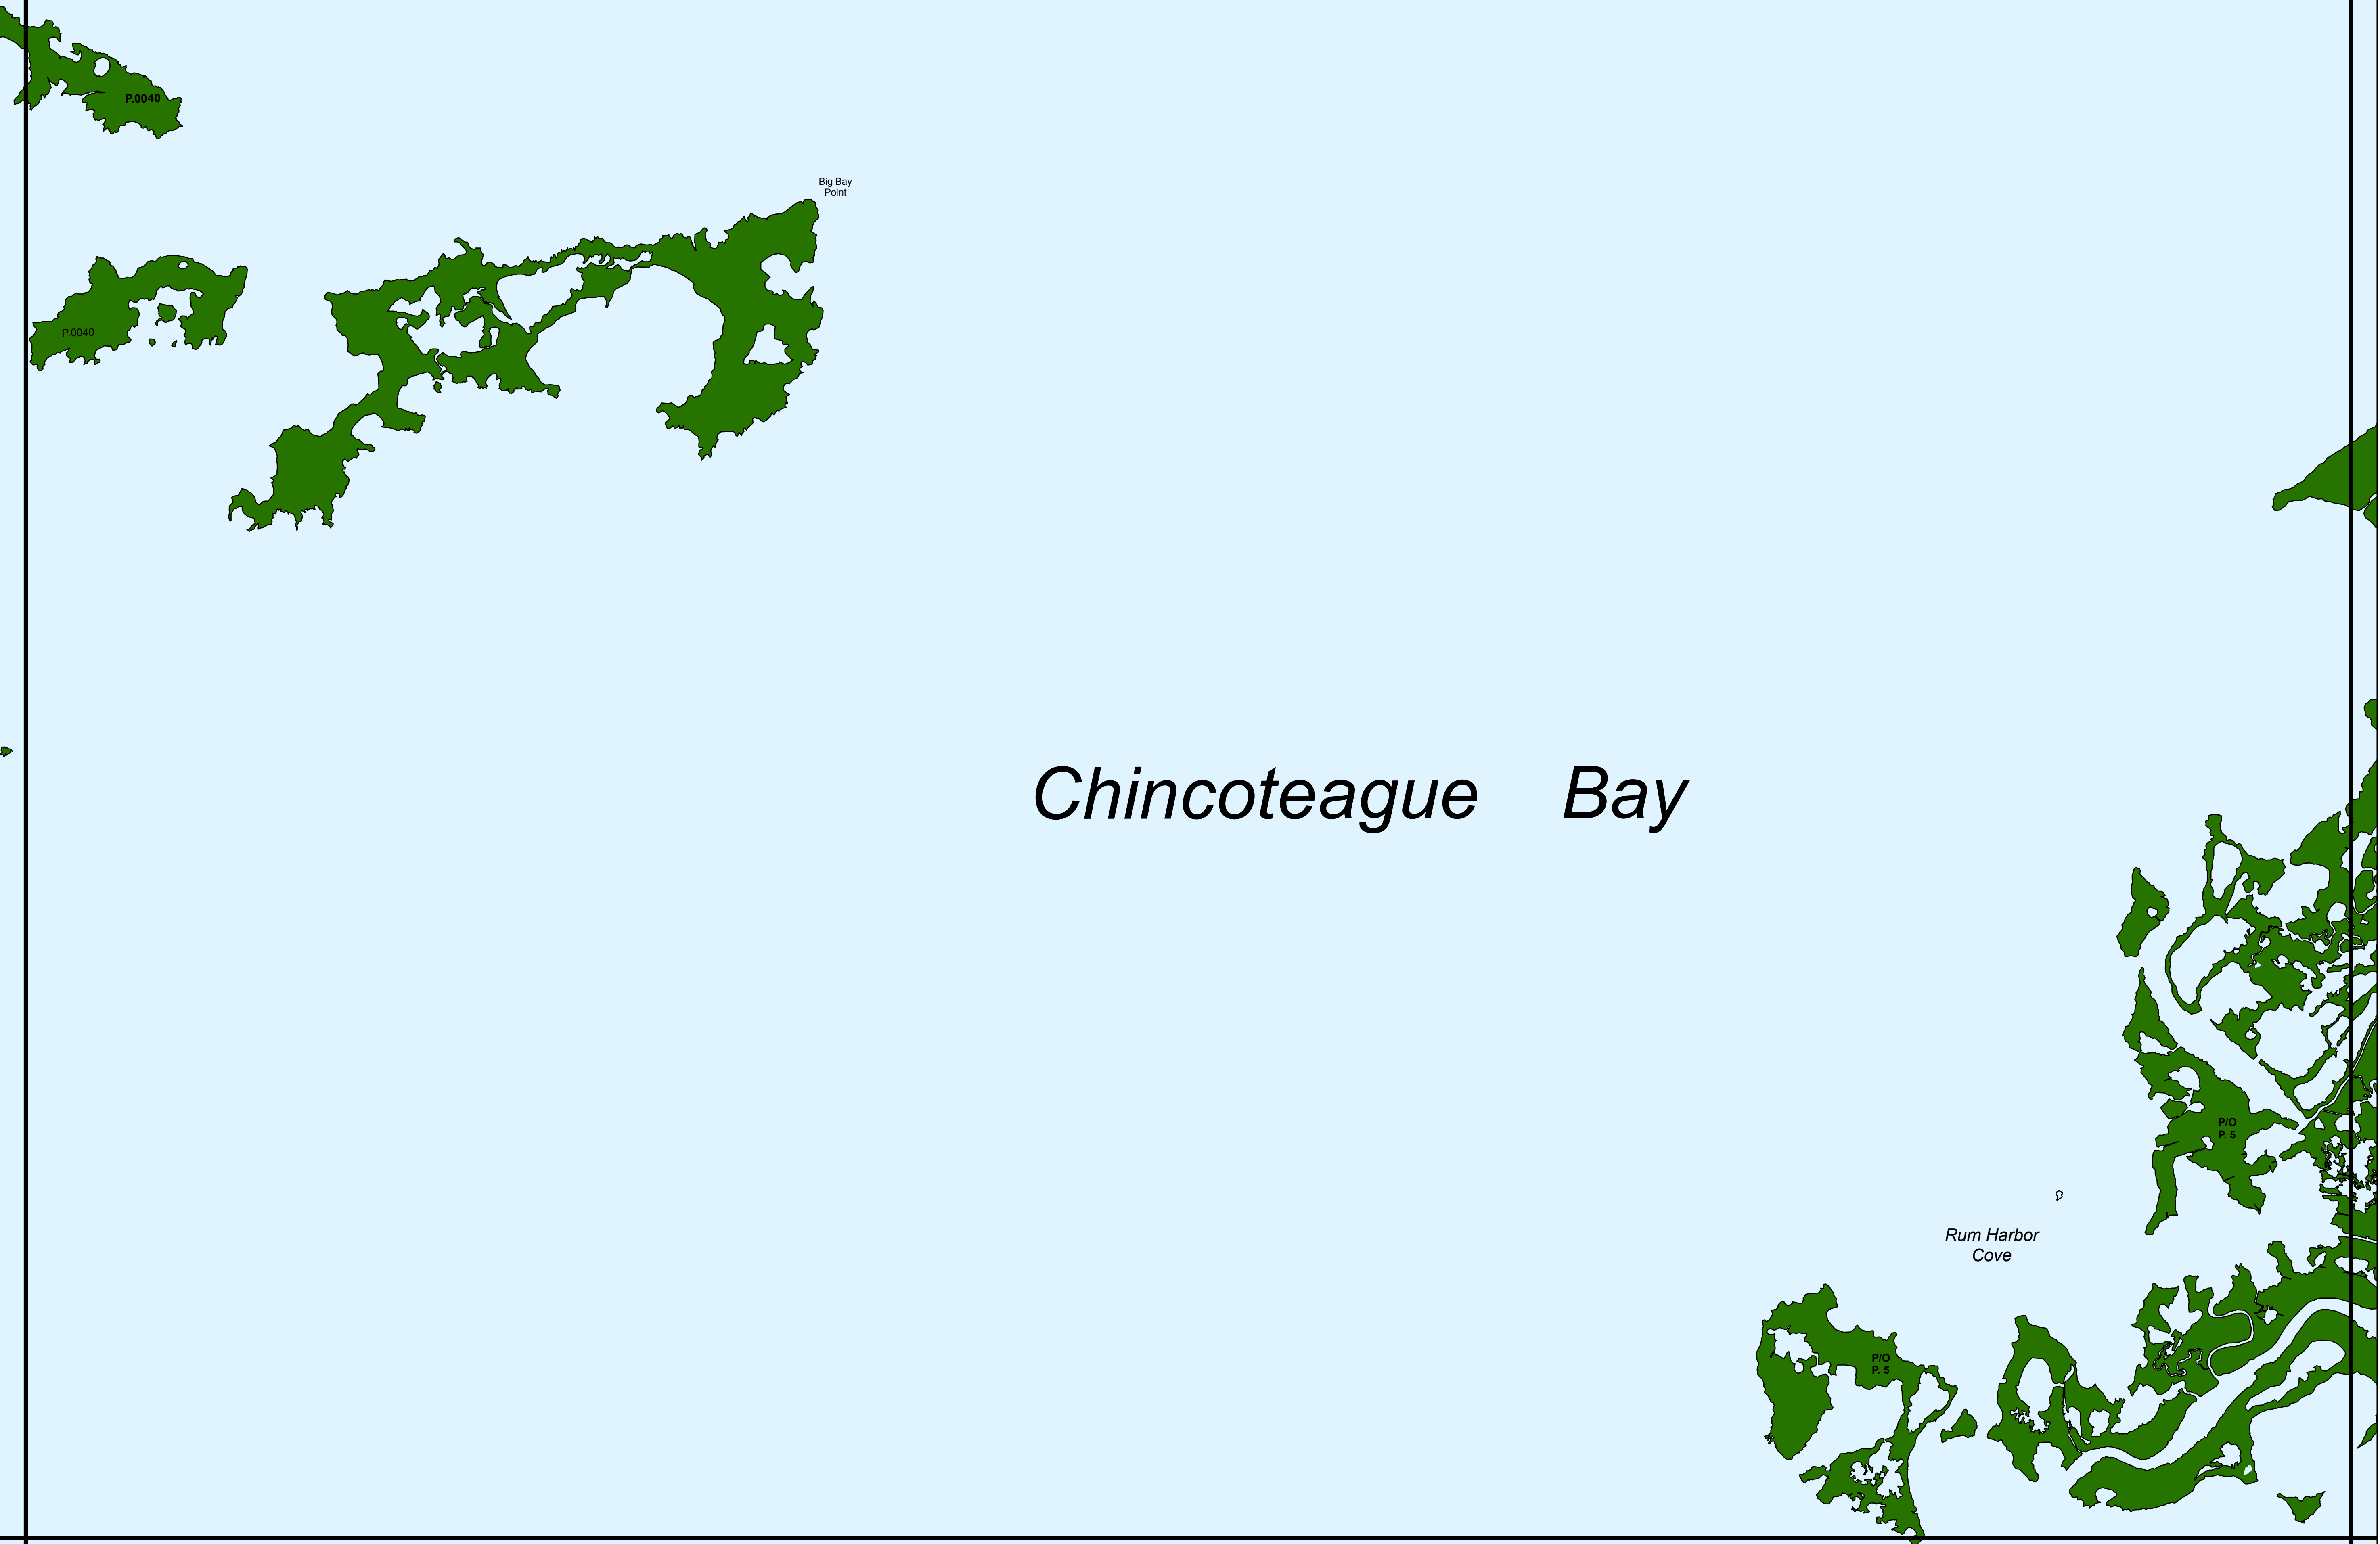

80

81

82

87

68

95

96

97

Chincoteague Bay

Official Zoning Map

Map prepared by Worcester County Department of Development Review and Permitting, November 3, 2009.
Source: Worcester County Commissioners.

 A1	 RP	 R2	 I1	 C1	 V1
 A2	 E1	 R3	 I2	 C2	 MUN
 CA	 R1	 R4	 CM	 C3	

Tax Map 88