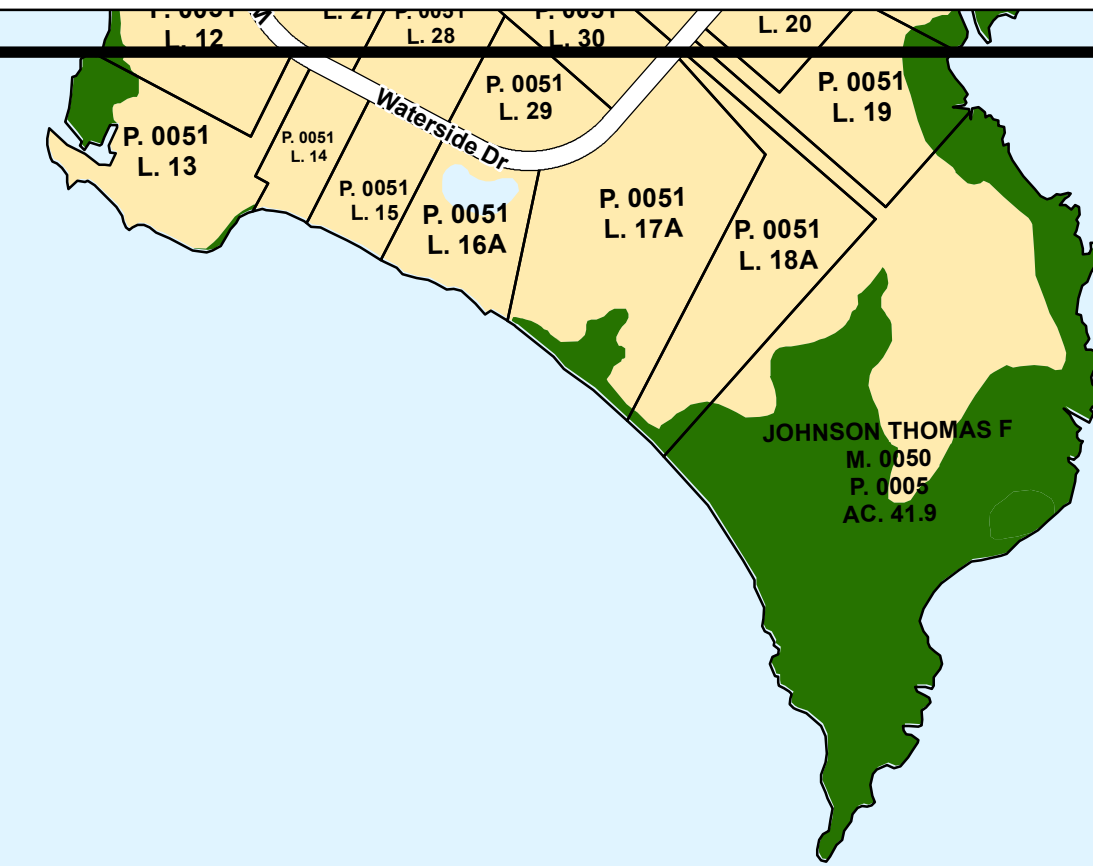

49

50

51

Chincoteague Bay

57

59

65

66

67

Official Zoning Map

Map prepared by Worcester County Department of Development Review and Permitting, November 3, 2009.
Source: Worcester County Commissioners.

A1	RP	R2	I1	C1	V1
A2	E1	R3	I2	C2	MUN
CA	R1	R4	CM	C3	

Tax Map 58