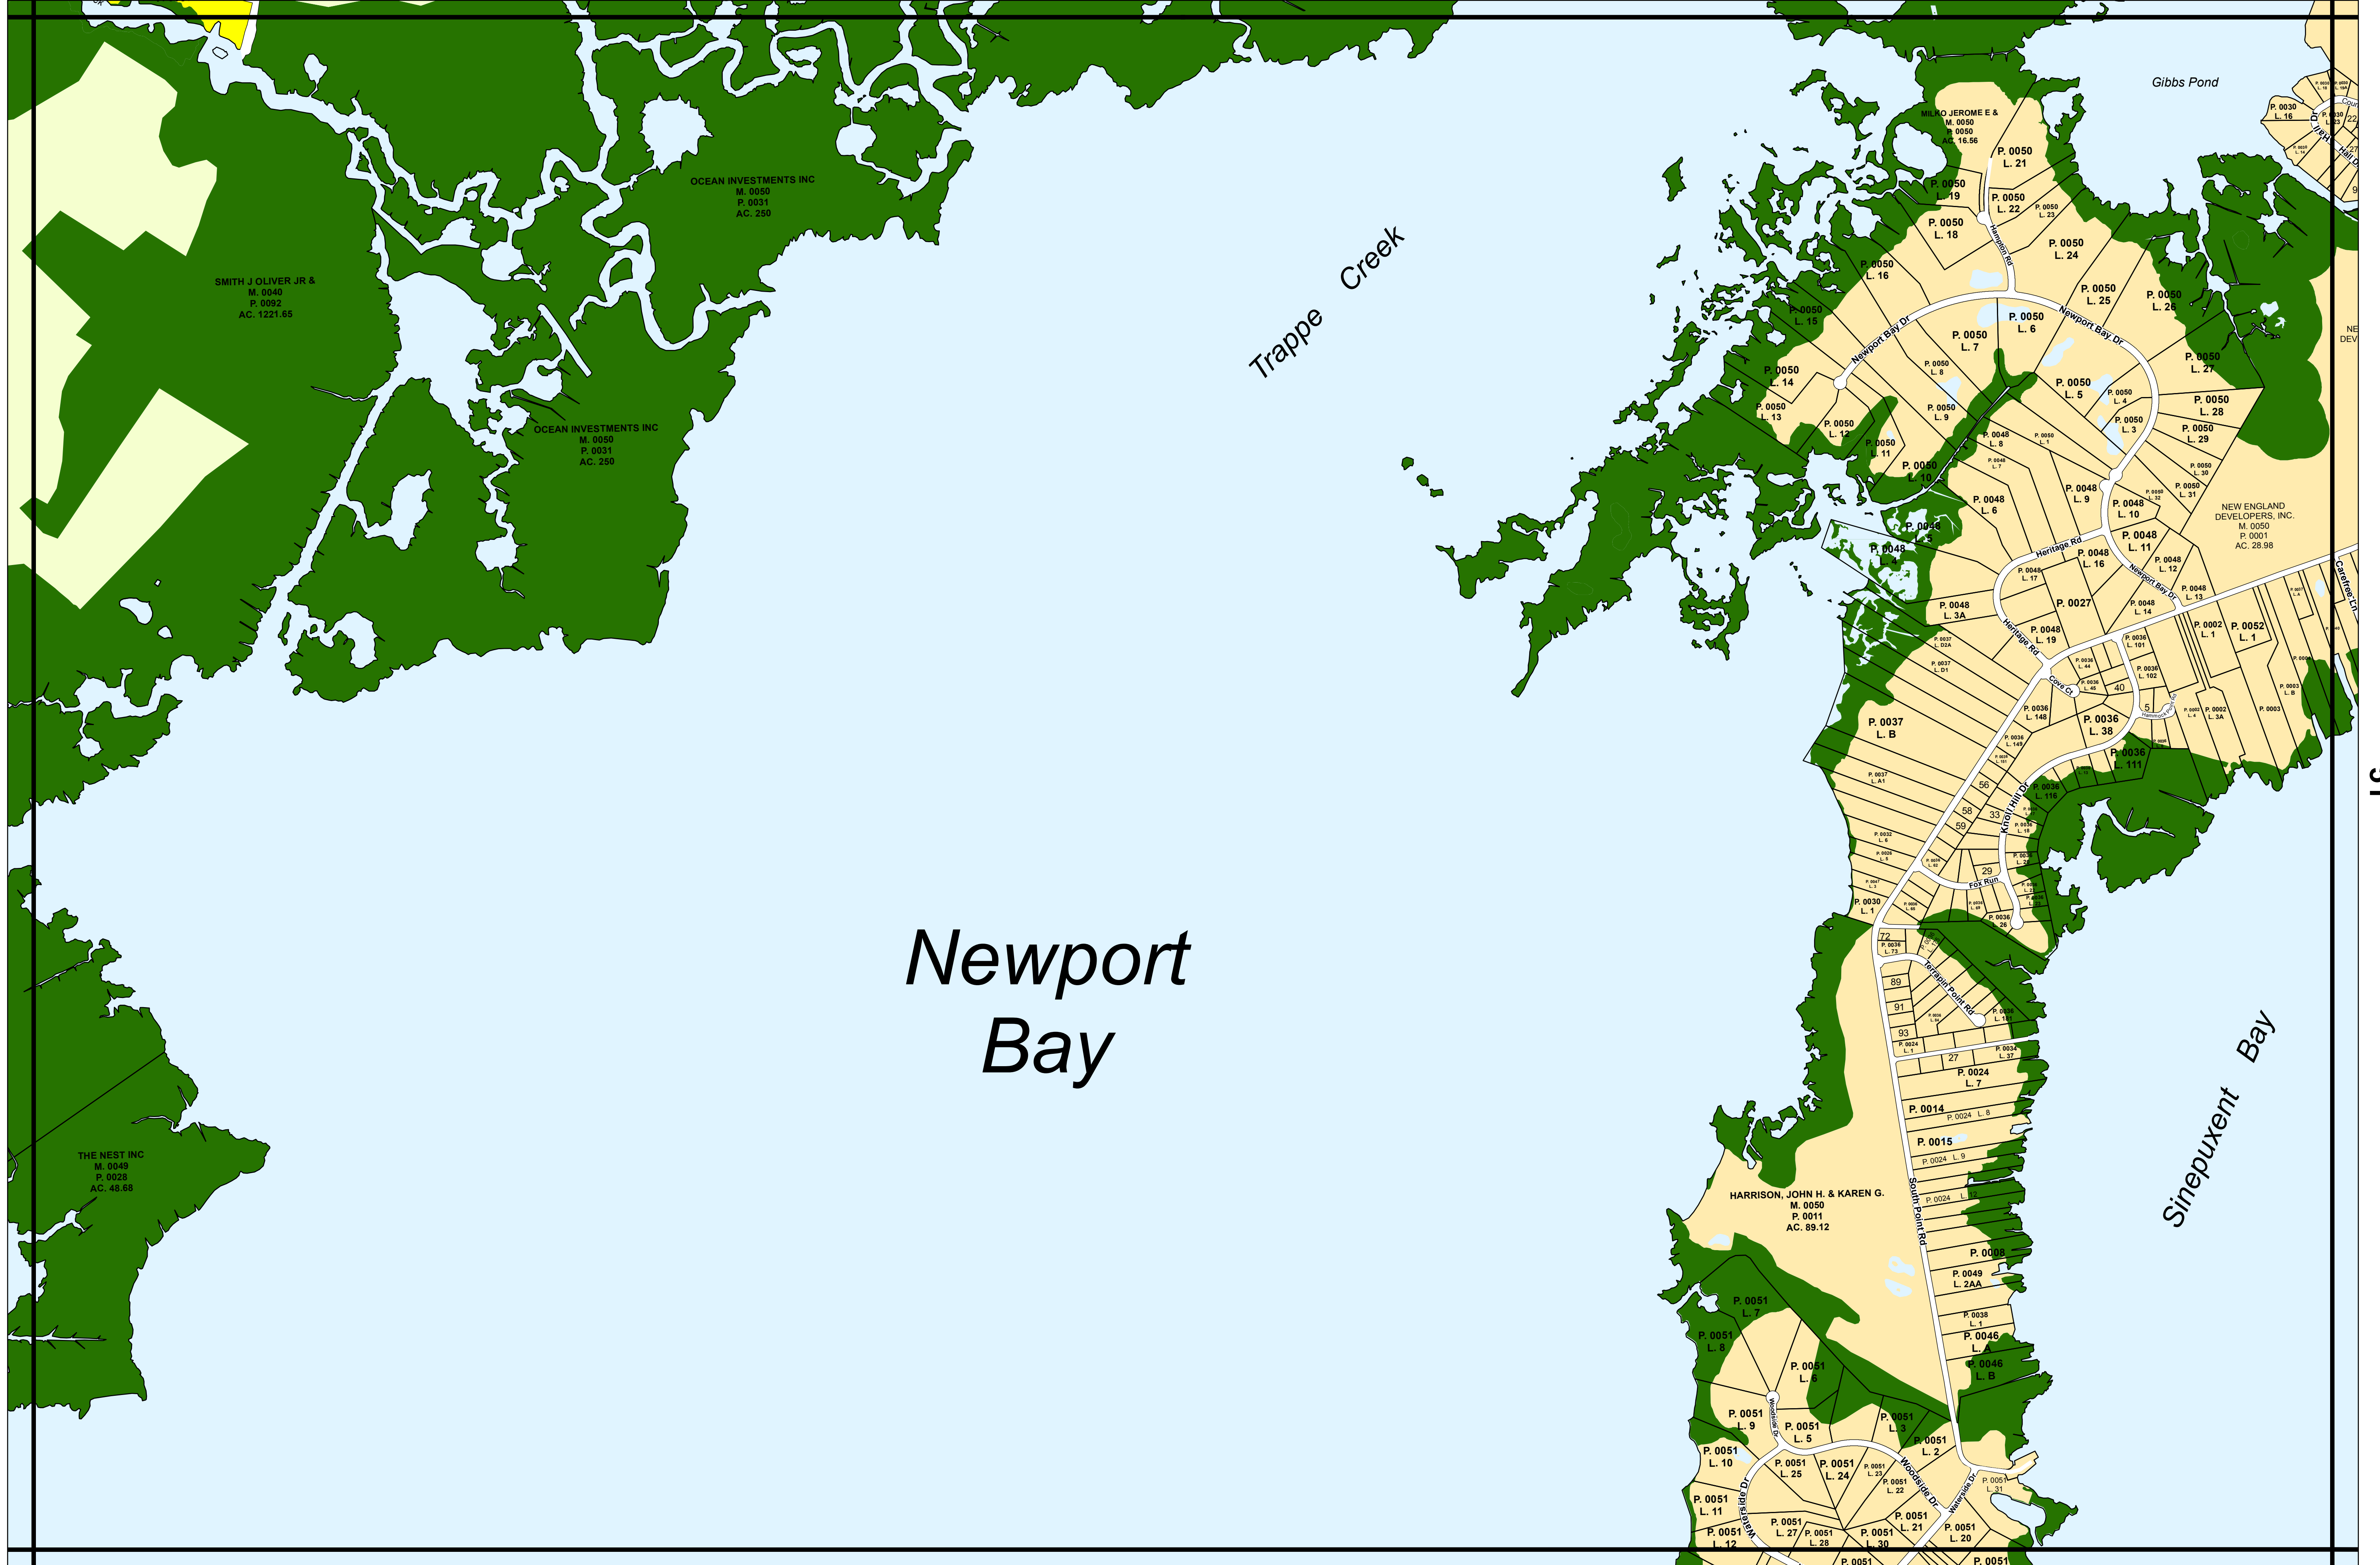

40

41

42

49

51

57

58

59

Newport Bay

Official Zoning Map

Map prepared by Worcester County Department of Development Review and Permitting, November 3, 2009.
 Source: Worcester County Commissioners.

A1	RP	R2	I1	C1	V1
A2	E1	R3	I2	C2	MUN
CA	R1	R4	CM	C3	