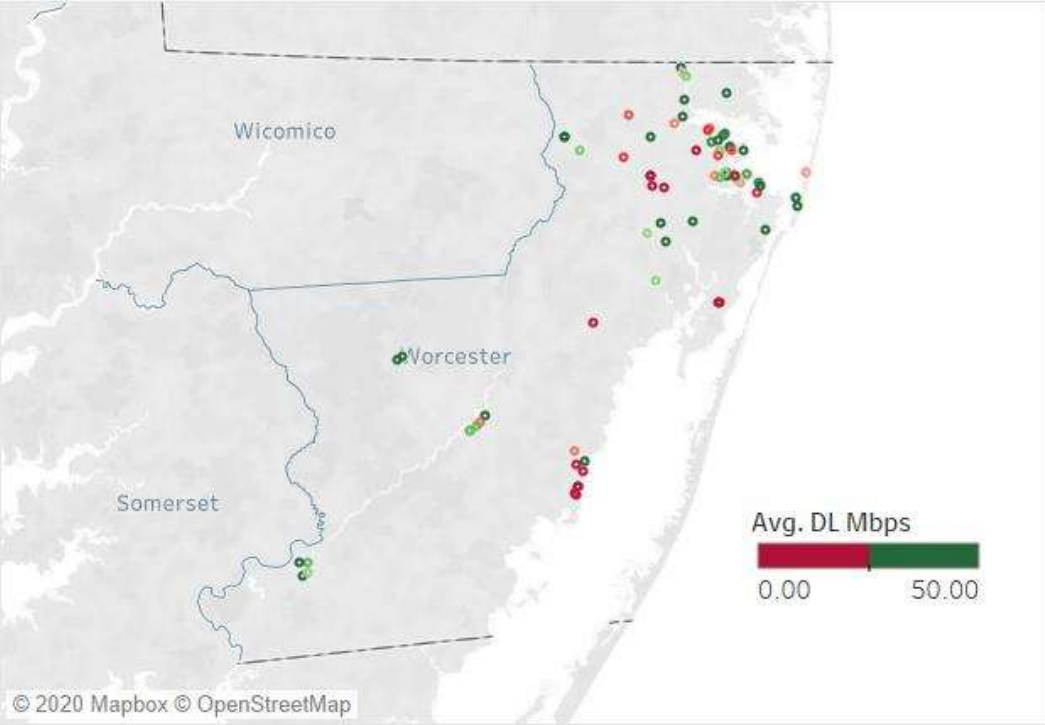

Wireline ISPs

Download Speeds