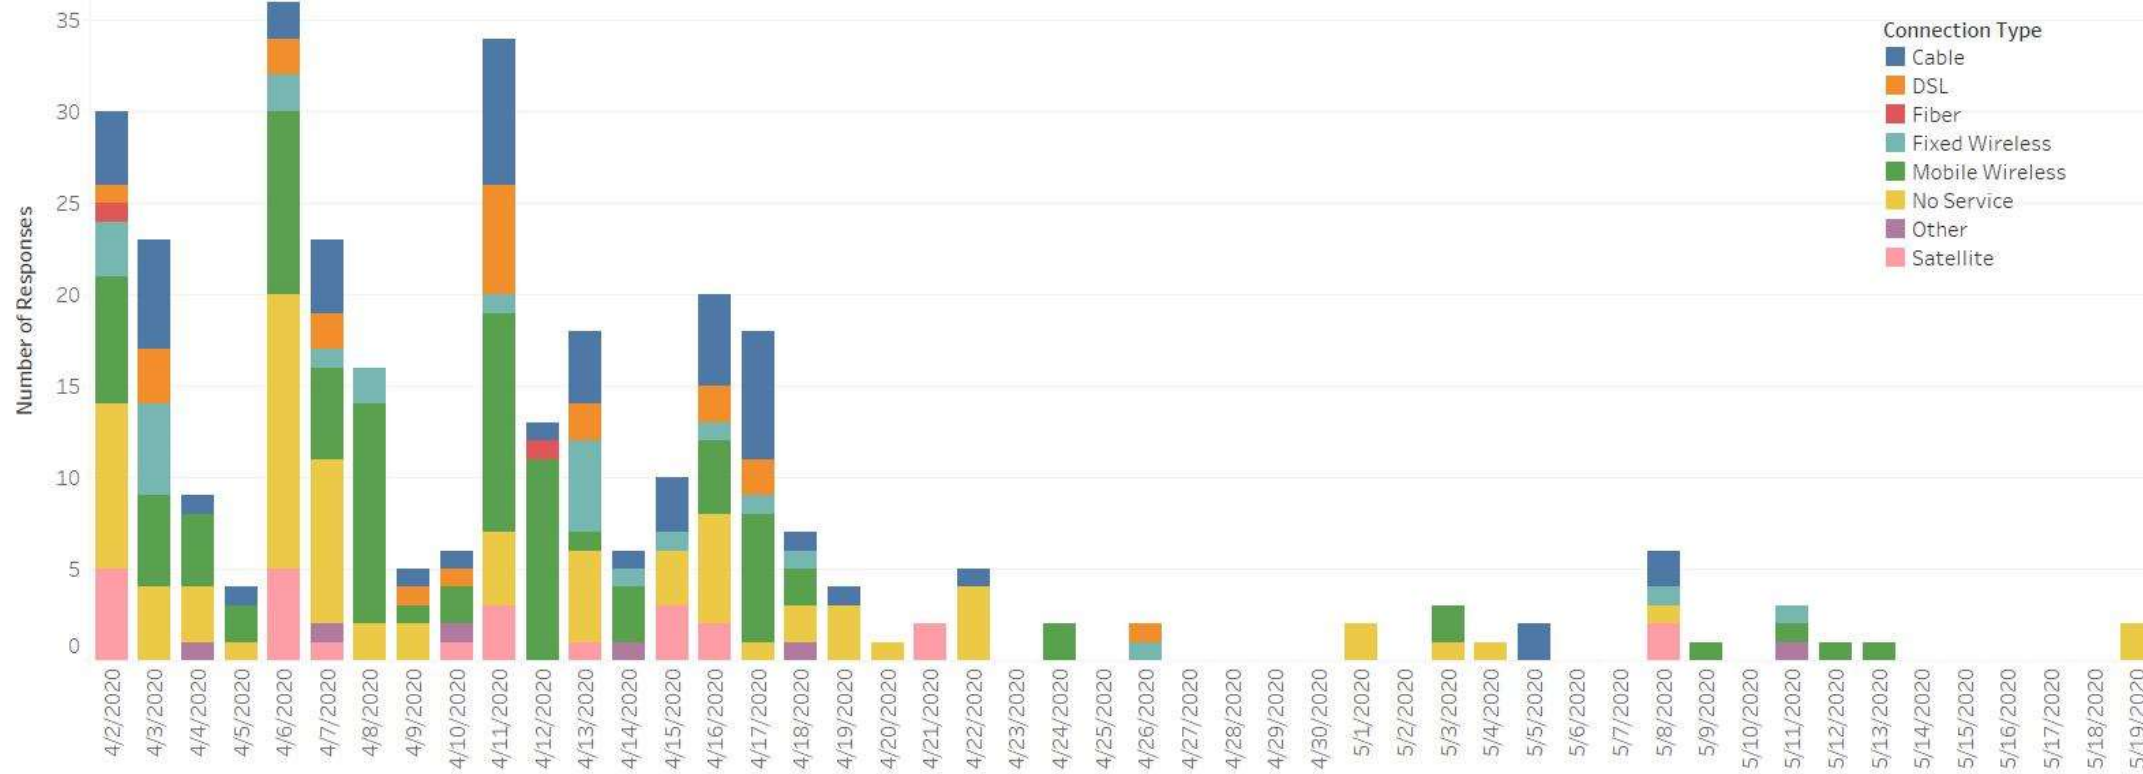

Worcester County SpeedSurvey Results

Summary of tests received by
5/26/2020

Powered by ctc analytics

Responses

316

Connection Type	
Mobile Wireless	96
No Service	81
Cable	56
Fixed Wireless	27
Satellite	25
DSL	23
Other	6
Fiber	2

Daily Activity

Availability (Not Including Mobile or Satellite)

- Connection Type
- Cable
 - DSL
 - Fiber
 - Fixed Wireless
 - Mobile Wireless
 - No Service
 - Other
 - Satellite

- Type
- No service
 - Speed Test