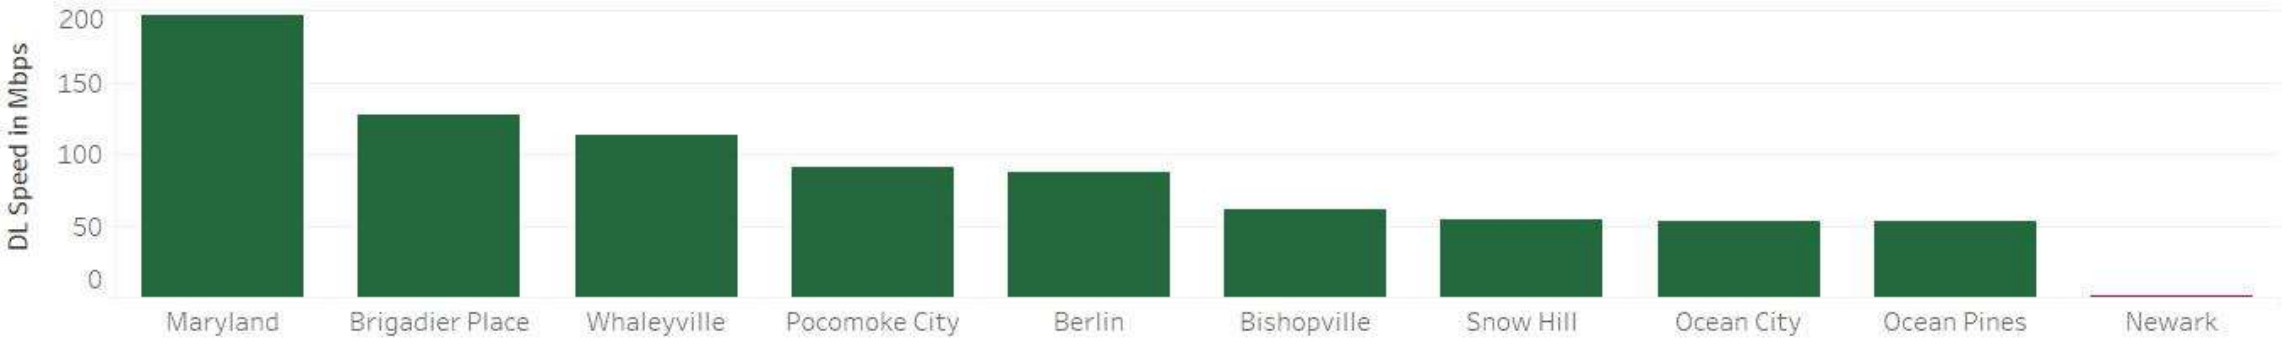

Speeds by City