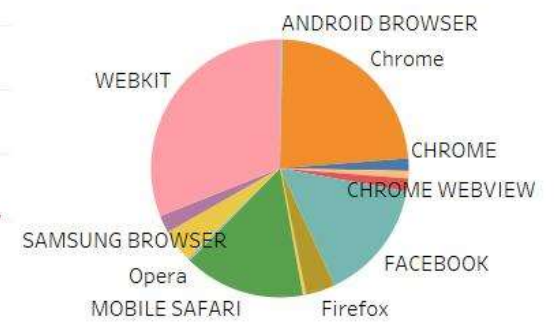

Speeds by ISP

Connection Satisfaction

Speeds by City

Browsers Used

Wireline ISPs

Download Speeds

Service Providers

- Connection Type**
- Cable
 - DSL
 - Fiber
 - Fixed Wireless
 - Mobile Wireless
 - No Service
 - Other
 - Satellite