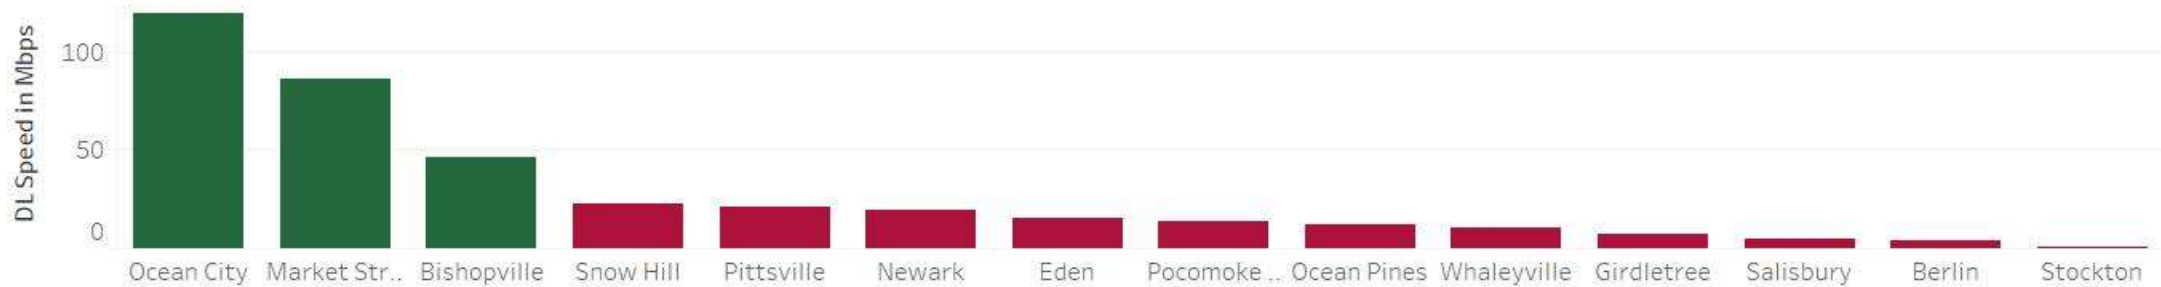

Speeds by City