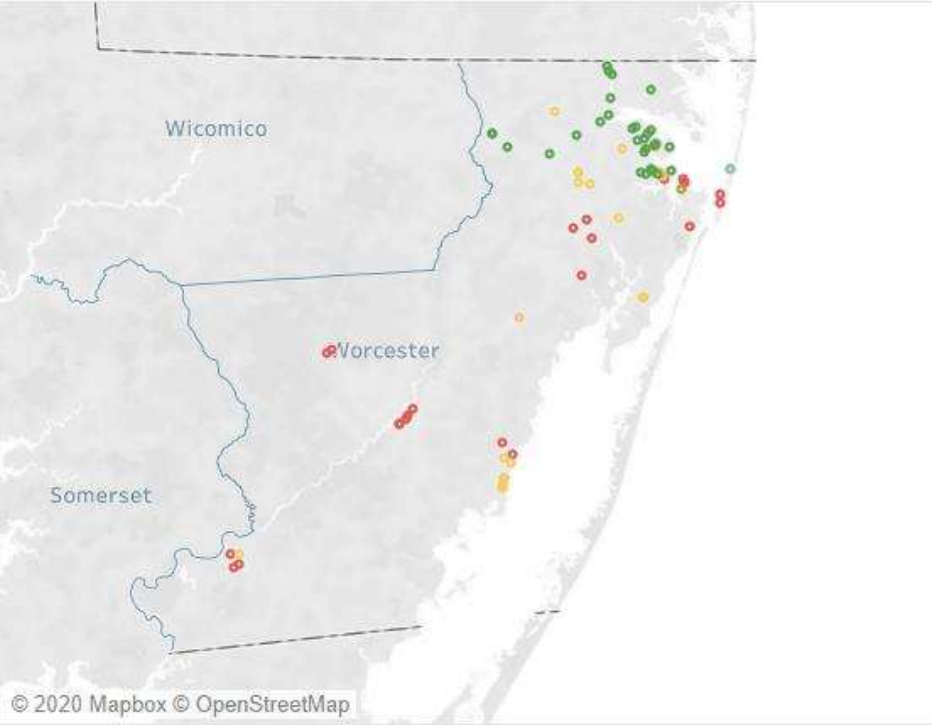

Service Providers