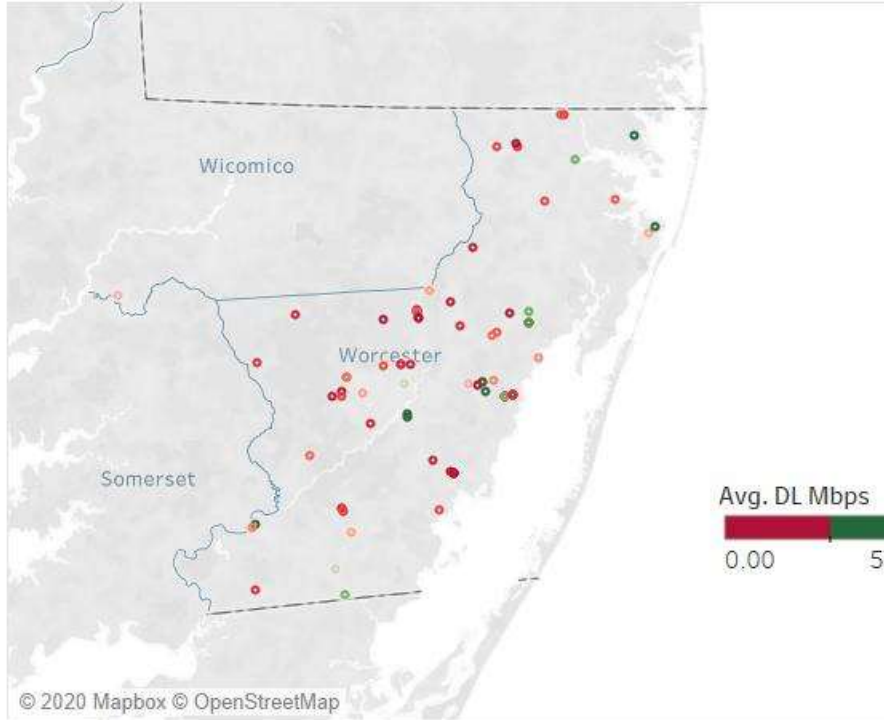

Mobile Service Providers

Download Speeds