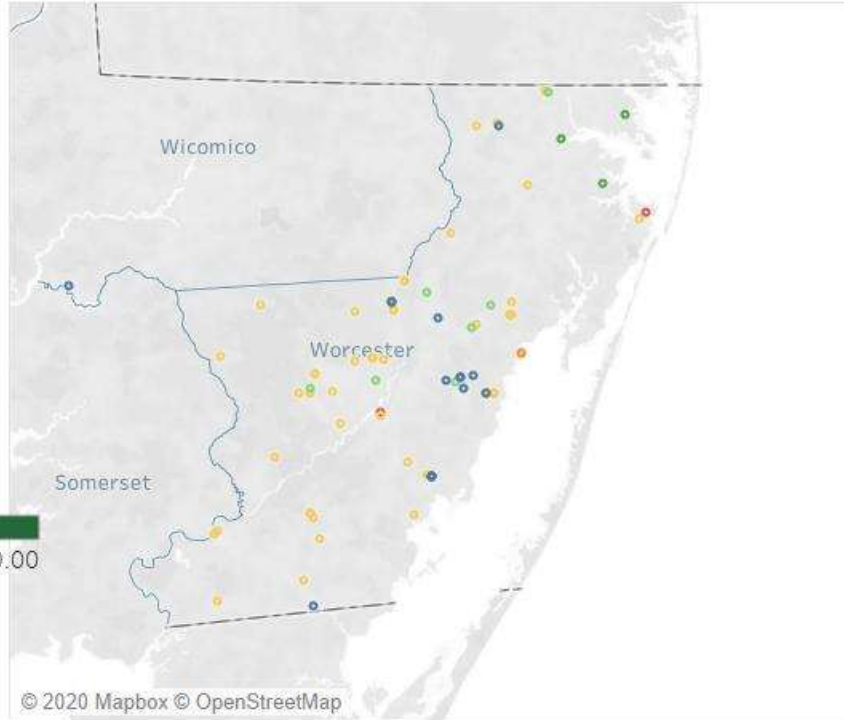

- ISP Name**
- HughesNet
 - Mediacom
 - T-Mobile
 - Verizon
 - VPN/Other
 - XFINITY

Speeds by City

Mobile Service Providers

Download Speeds

Service Providers

Connection Type

- Cable
- DSL
- Fiber
- Fixed Wireless
- Mobile Wireless
- No Service
- Other
- Satellite