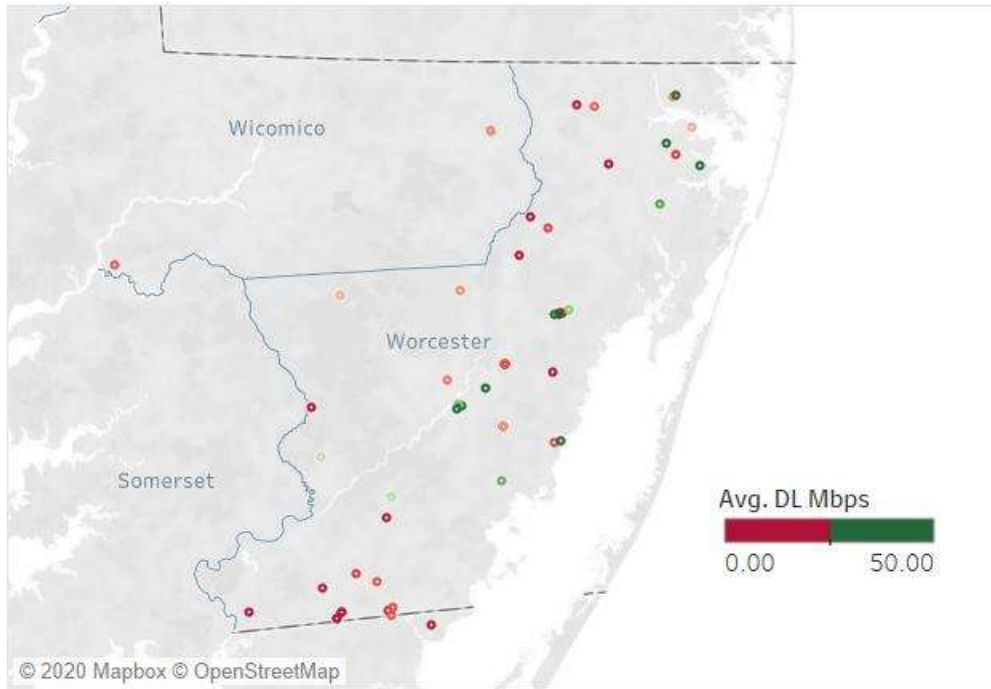

ISP Name

- AT&T Internet
- Exede
- Mediacom
- Sprint
- Verizon
- XFINITY

Speeds by City

Satellite, Fixed, and Other Service Providers

Download Speeds

Service Providers

Connection Type

- Cable
- DSL
- Fiber
- Fixed Wireless
- Mobile Wireless
- No Service
- Other
- Satellite

ISP Name

- AT&T Internet
- Bloosurf
- Exede
- HughesNet
- Mediacom
- Sprint
- T-Mobile
- Verizon
- VPN/Other
- XFINITY

Speeds by City