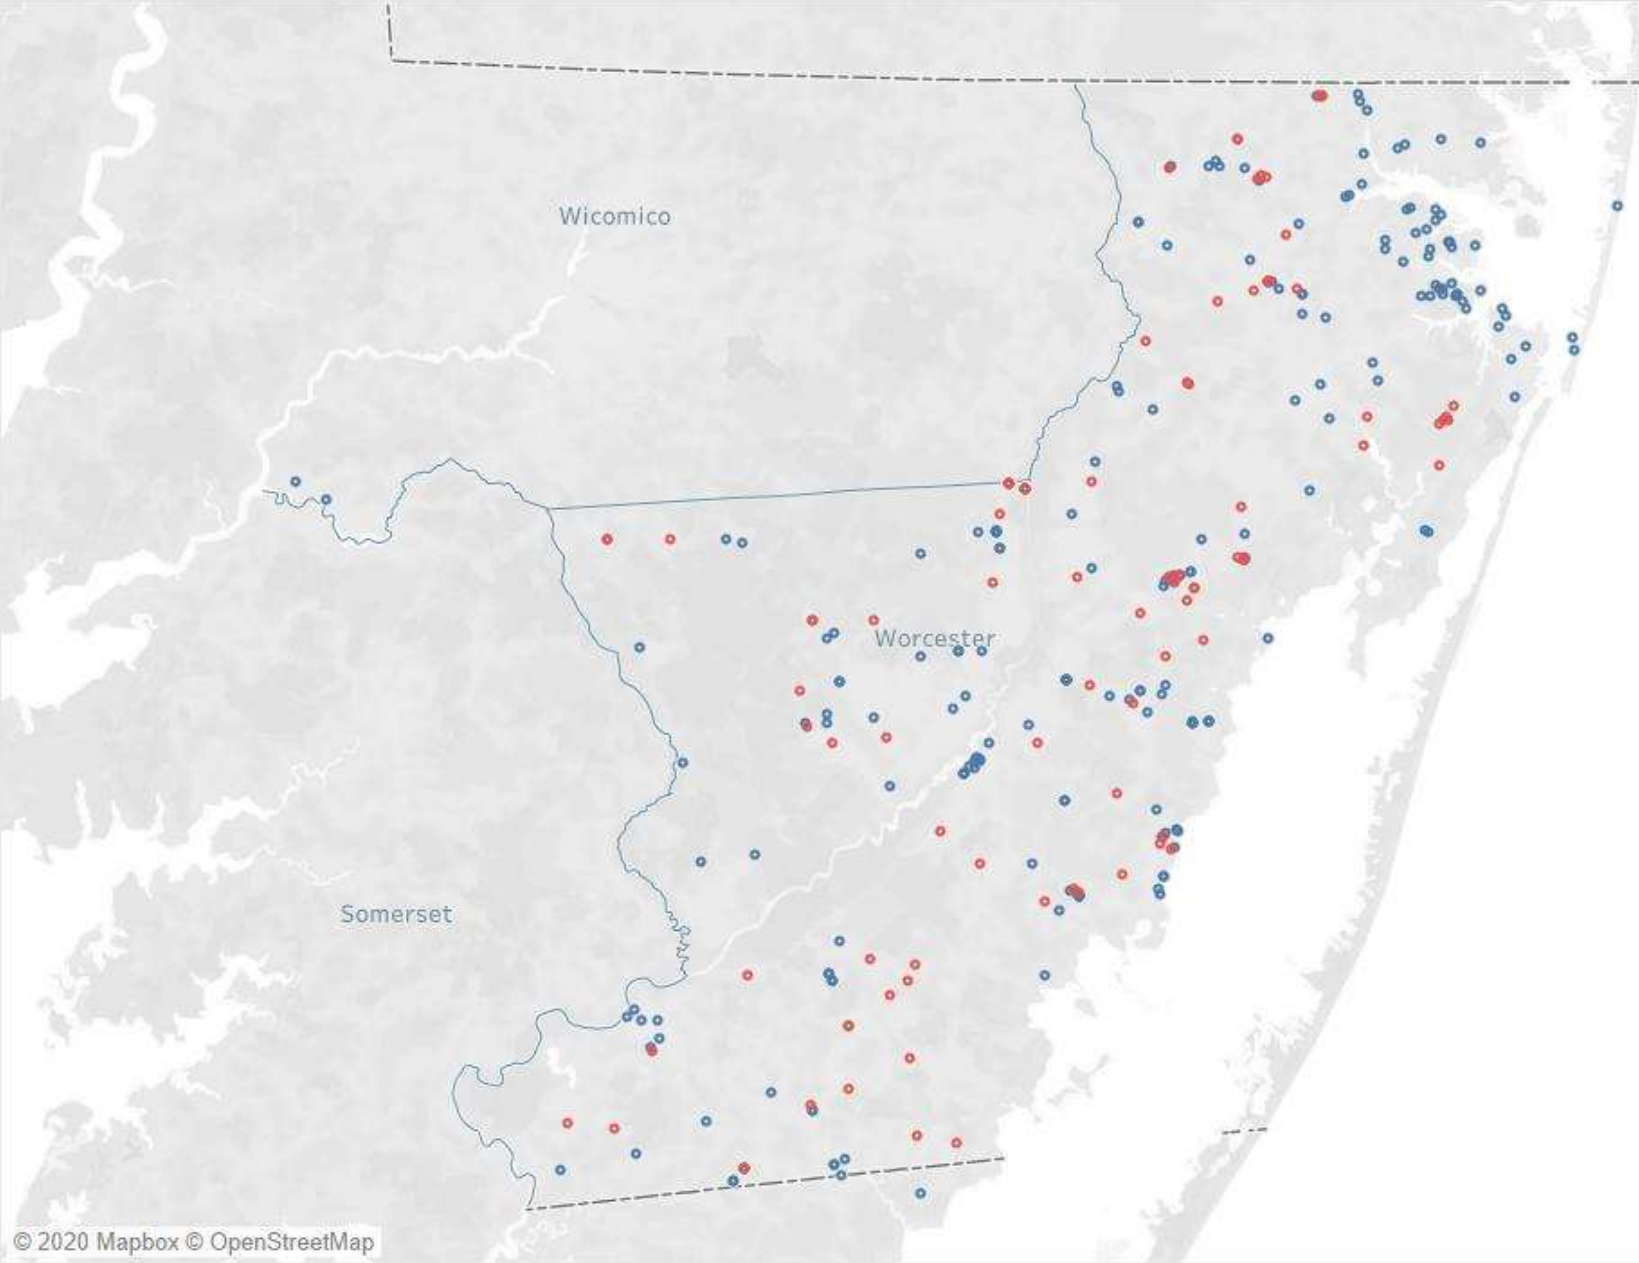

Availability (Not Including Mobile or Satellite)

1. Connection Type
2. ☒ Cable
   - ☒ DSL
   - ☒ Fiber
   - ☒ Fixed Wireless
   - ☒ Mobile Wireless
   - ☒ No Service
   - ☒ Other
   - ☒ Satellite

1. Type
2. No service
   - Speed Test