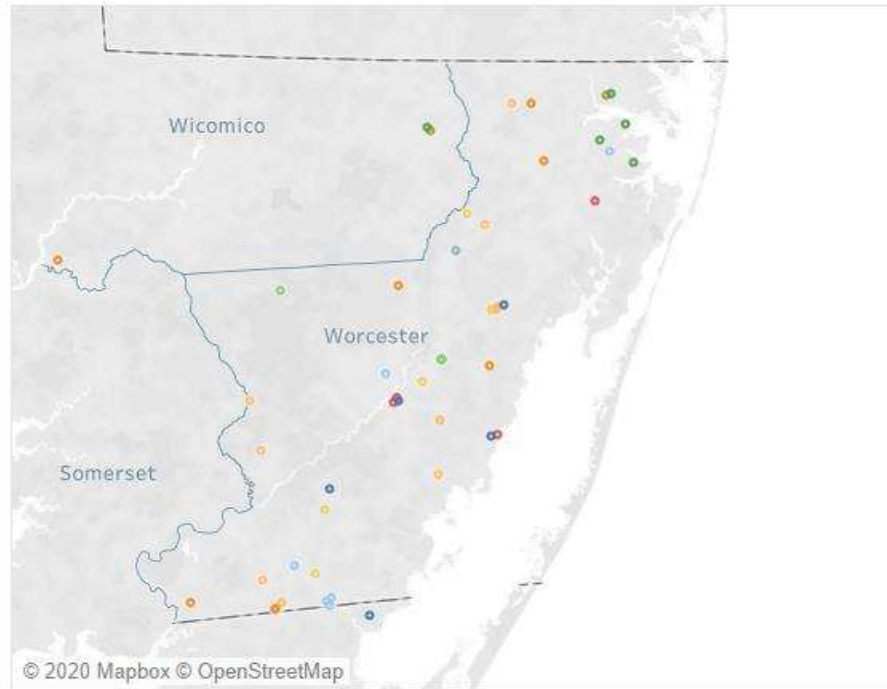

ISP Name

- AT&T Internet
- Exede
- Mediacom
- Sprint
- Verizon
- XFINITY

Speeds by City

Satellite, Fixed, and Other Service Providers

Download Speeds

Service Providers

Connection Type

- Cable
- DSL
- Fiber
- Fixed Wireless
- Mobile Wireless
- No Service
- Other
- Satellite

ISP Name

- AT&T Internet
- Bloosurf
- Exede
- HughesNet
- Mediacom
- Sprint
- T-Mobile
- Verizon
- VPN/Other
- XFINITY

Speeds by City