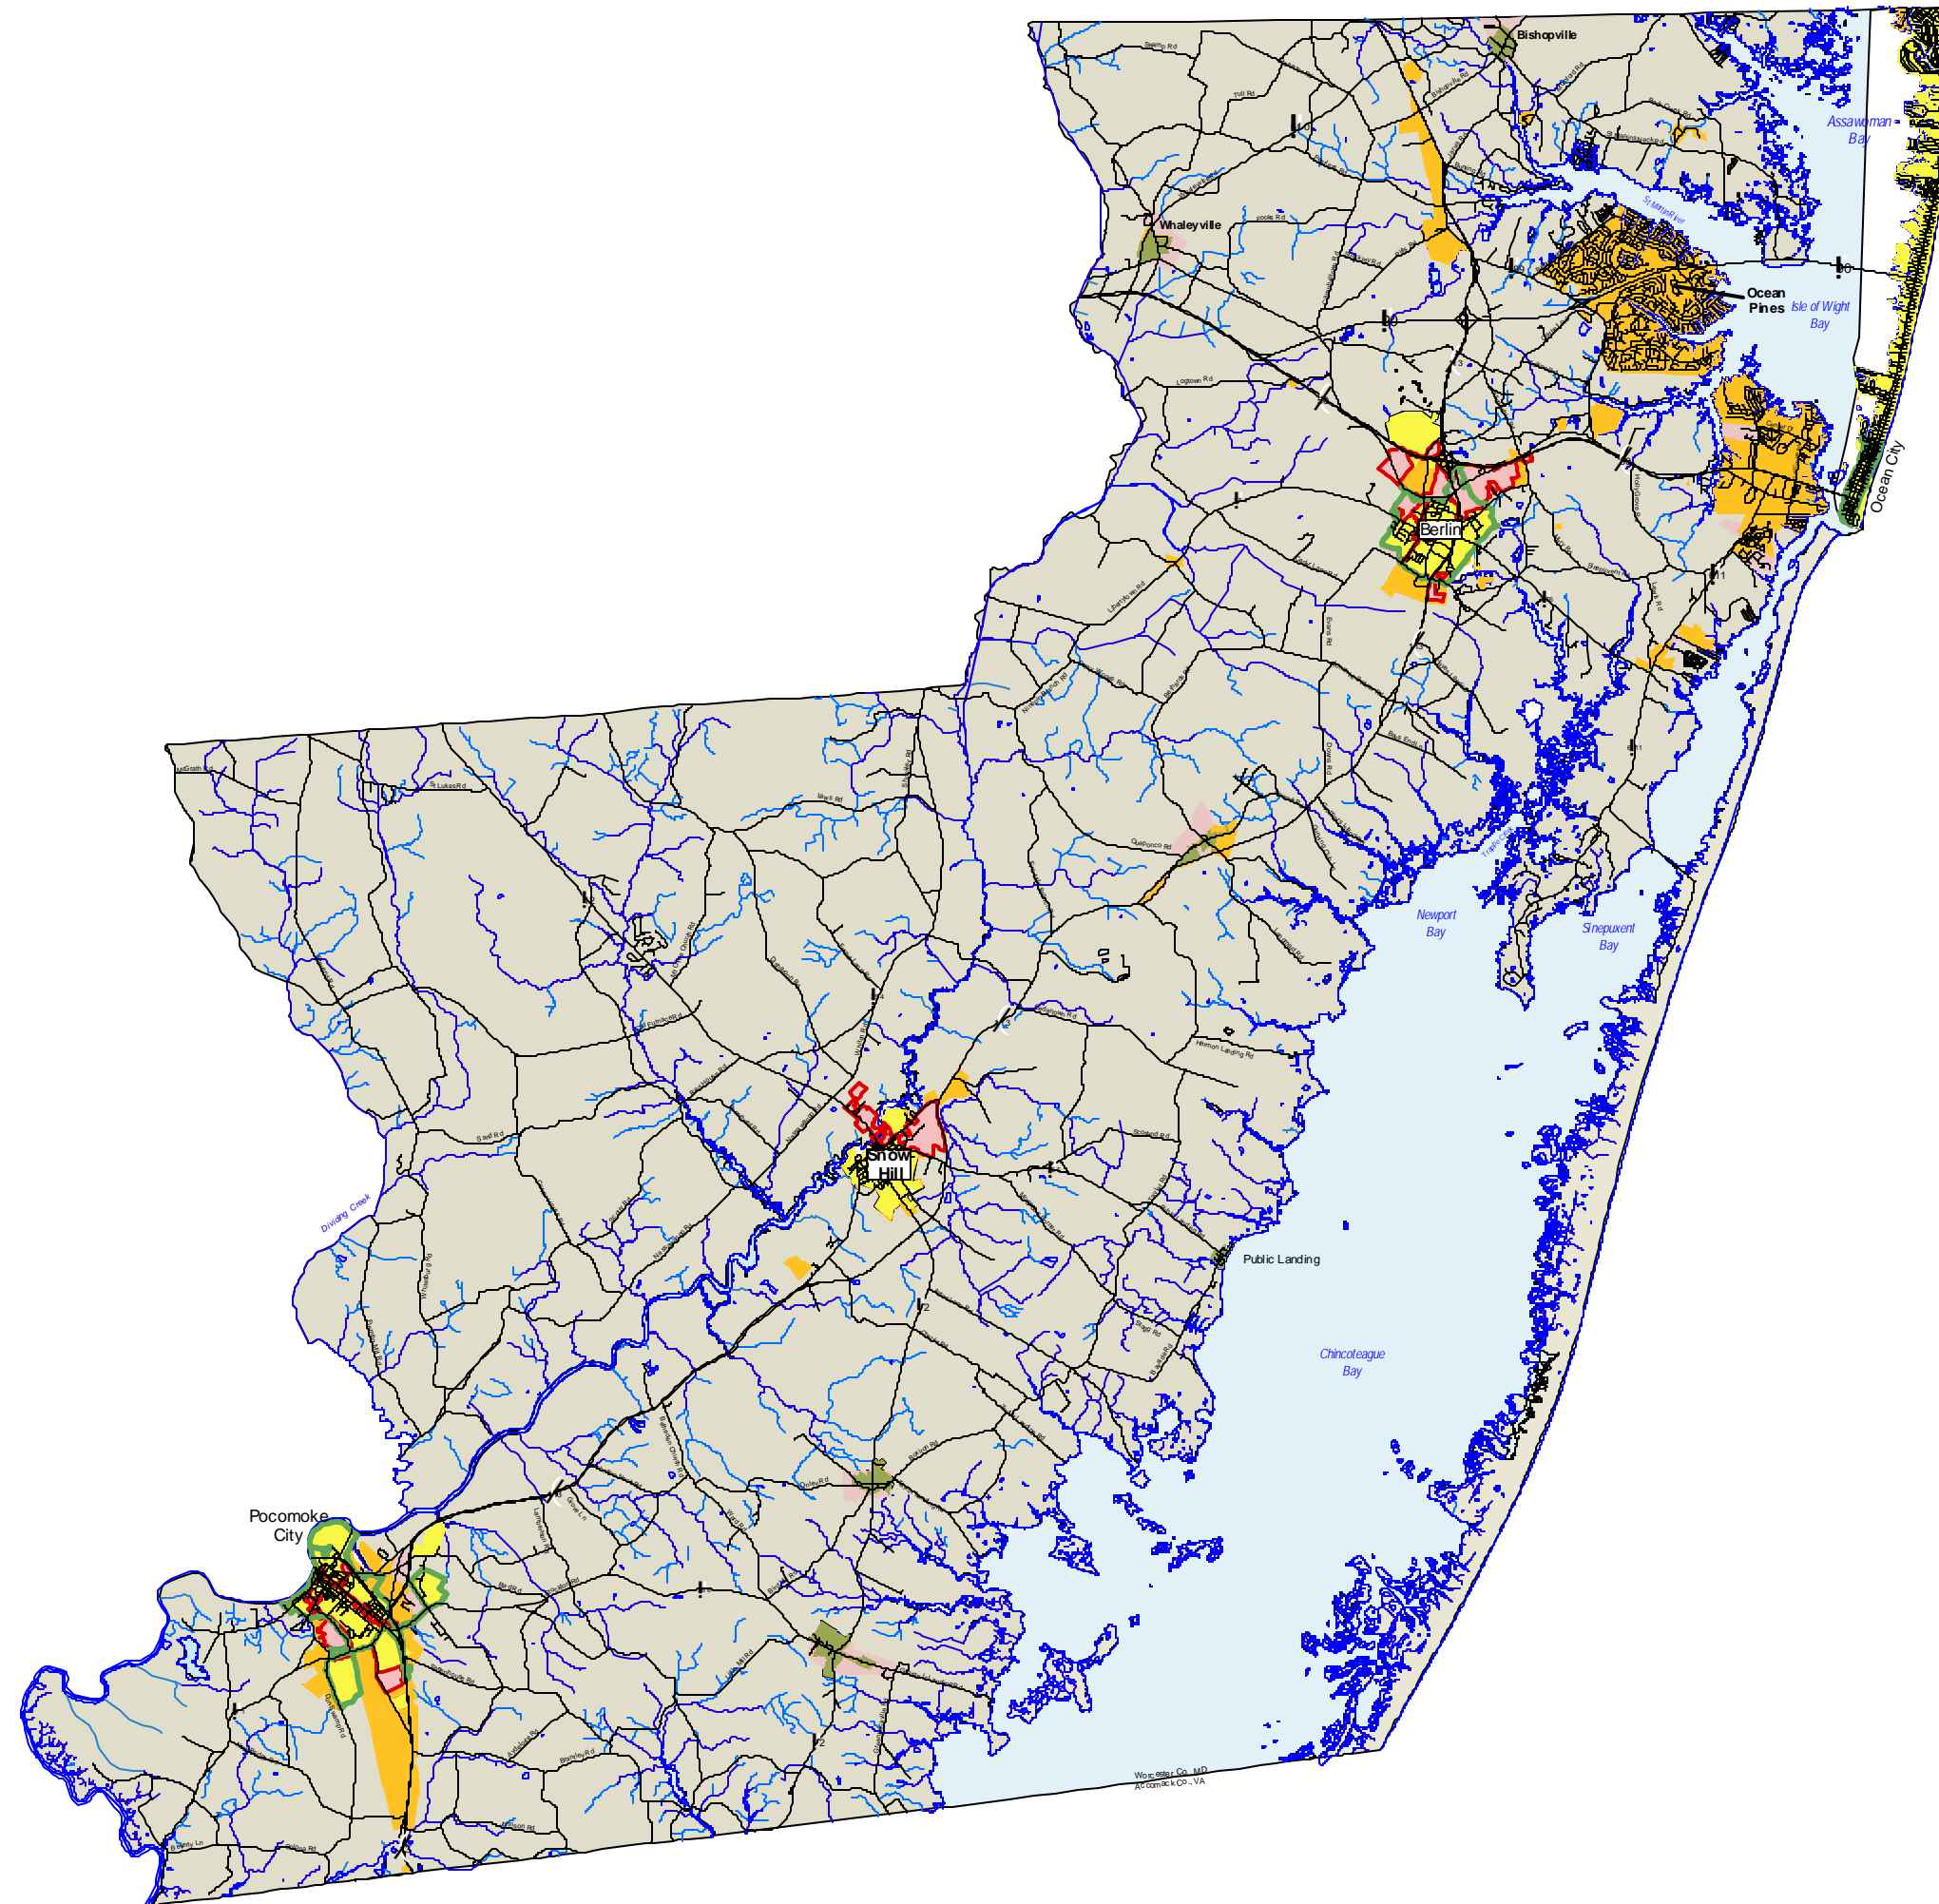

Worcester County Maryland Priority Funding Areas

Map prepared by the Worcester Regional GIS Program, June 2003.

Source: Maryland Department of Planning, October, 2003.

This map is intended to be used for planning purposes only
and not for regulatory application.

Legend

-  Designated Neighborhood
-  Enterprise Zone
-  Municipality
-  Certified Priority Funding Area
-  Areas Not Meeting PFA Criteria
-  Rural Villages

0 2 4 Miles