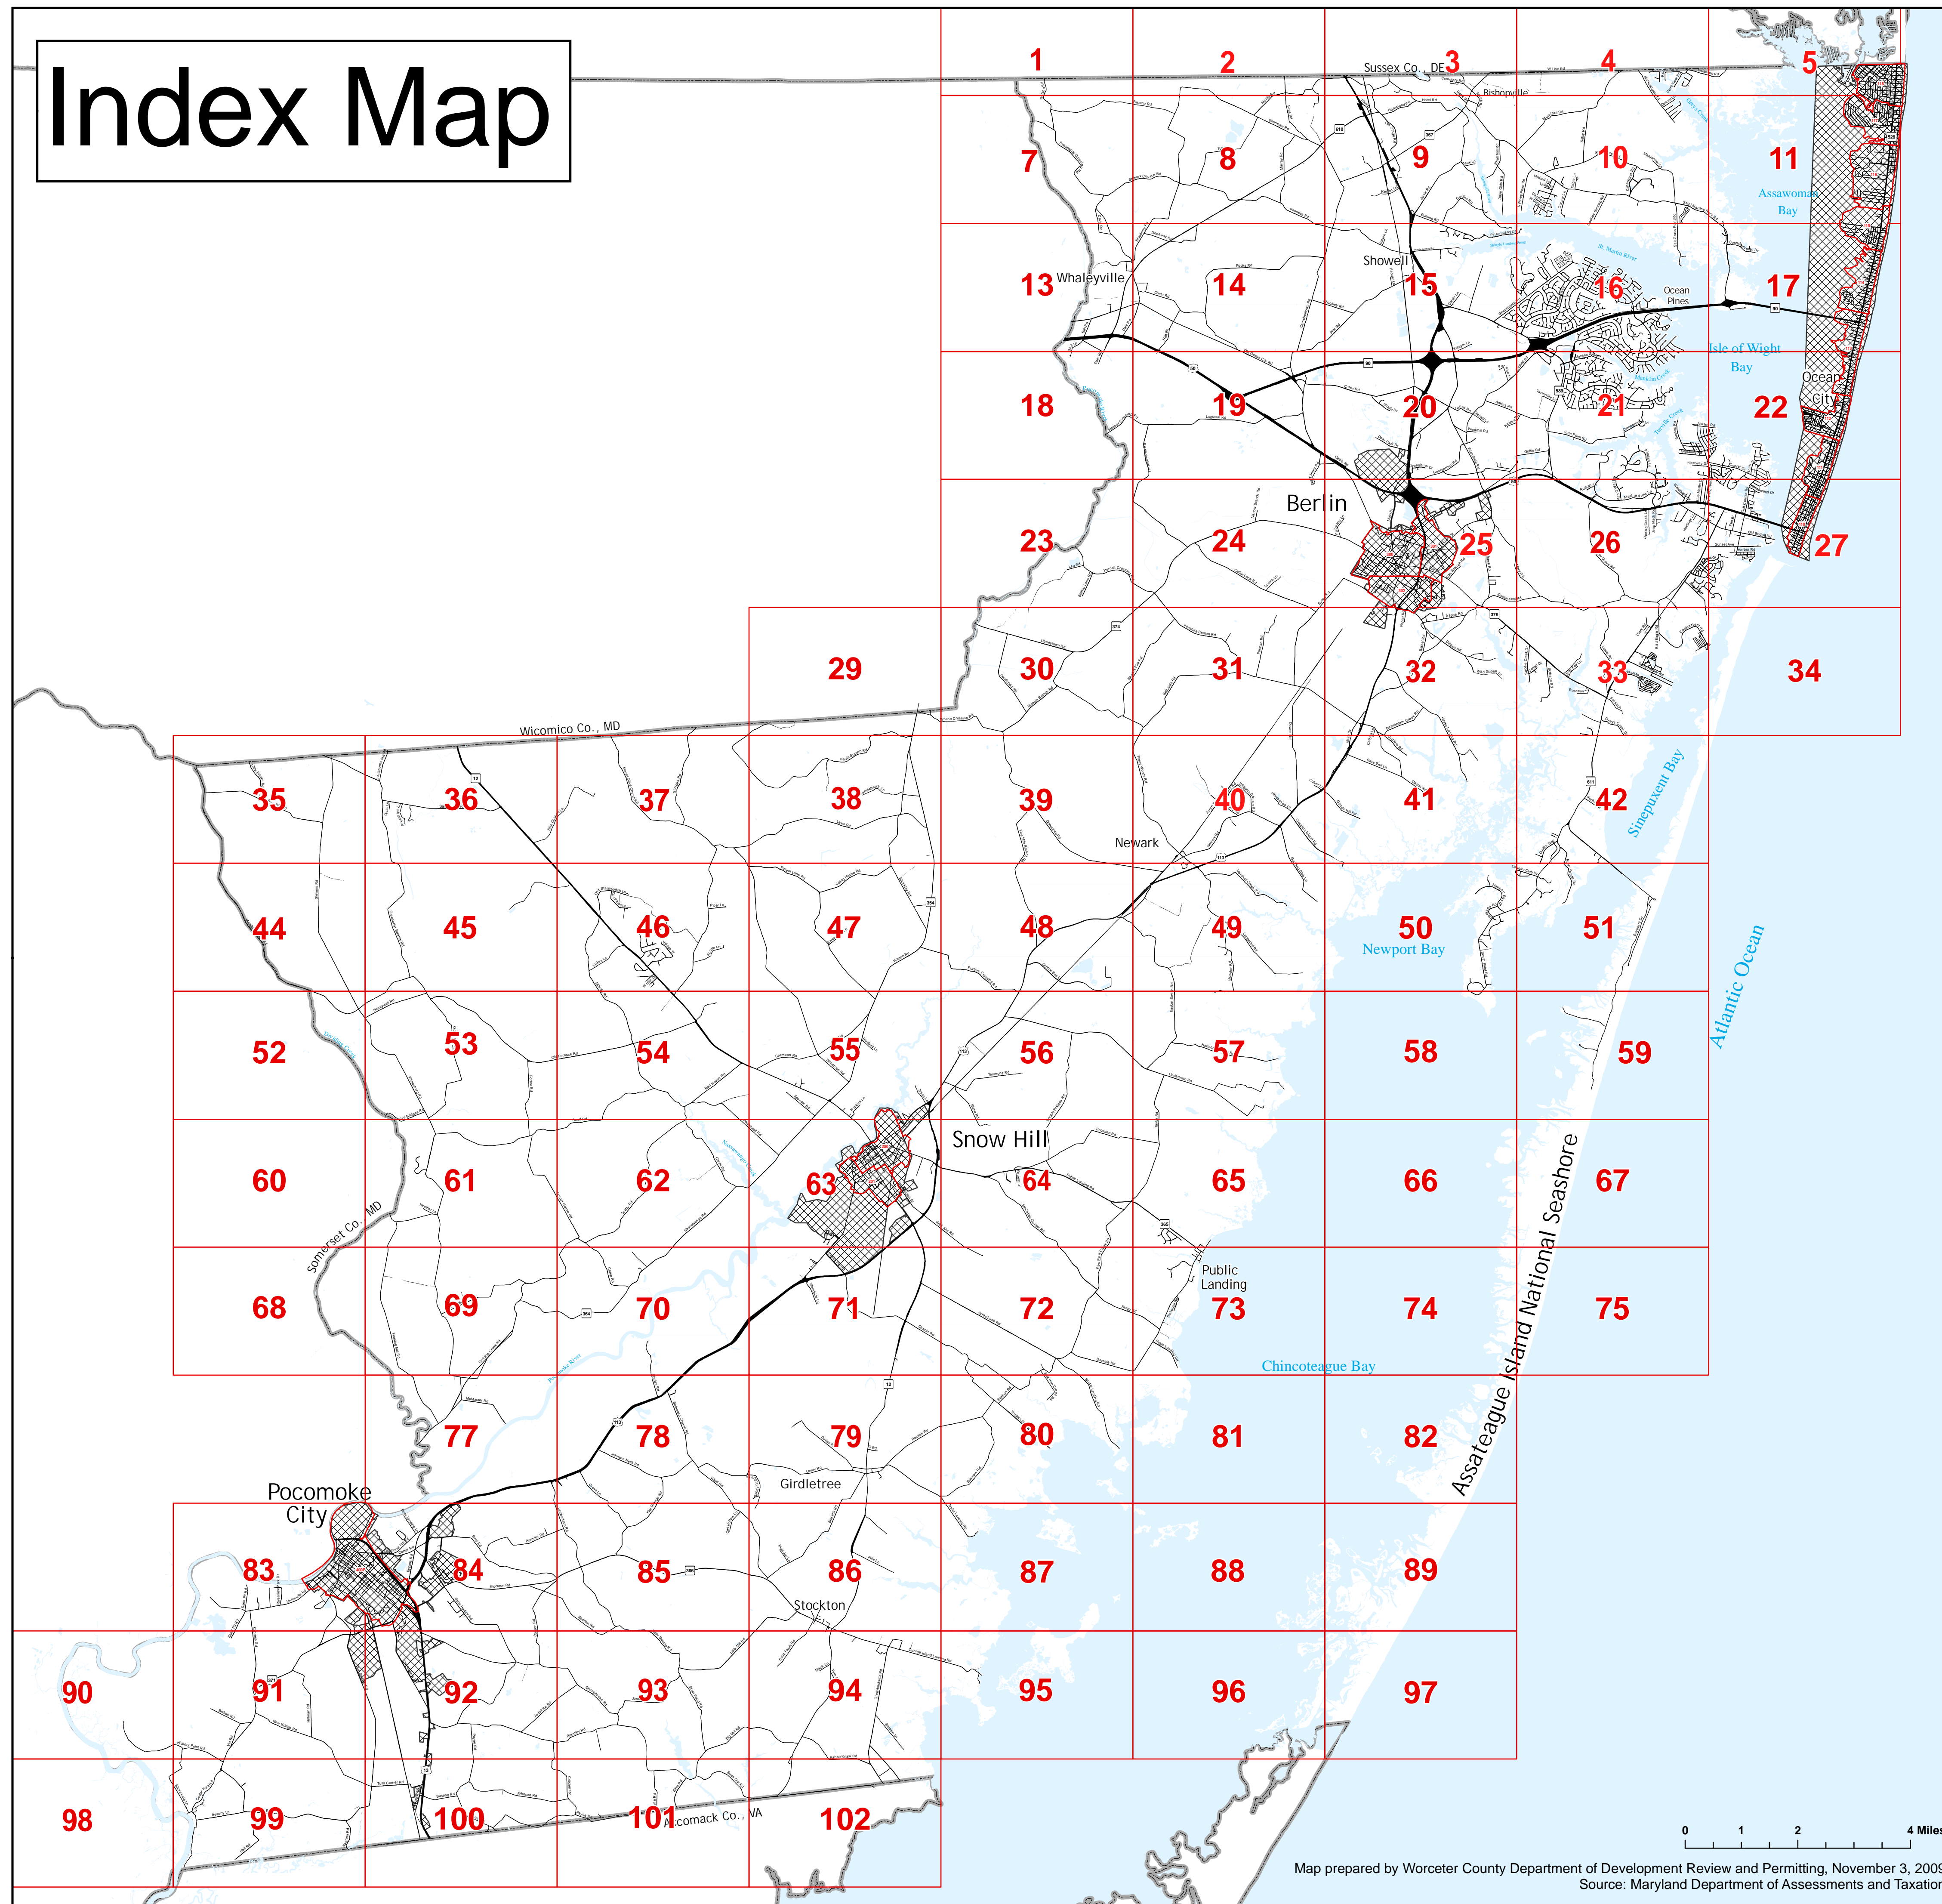

# Index Map

# Official Worcester County Zoning Maps

Adopted by the  
County Commissioners  
of Worcester  
County, Maryland  
on  
November 3, 2009