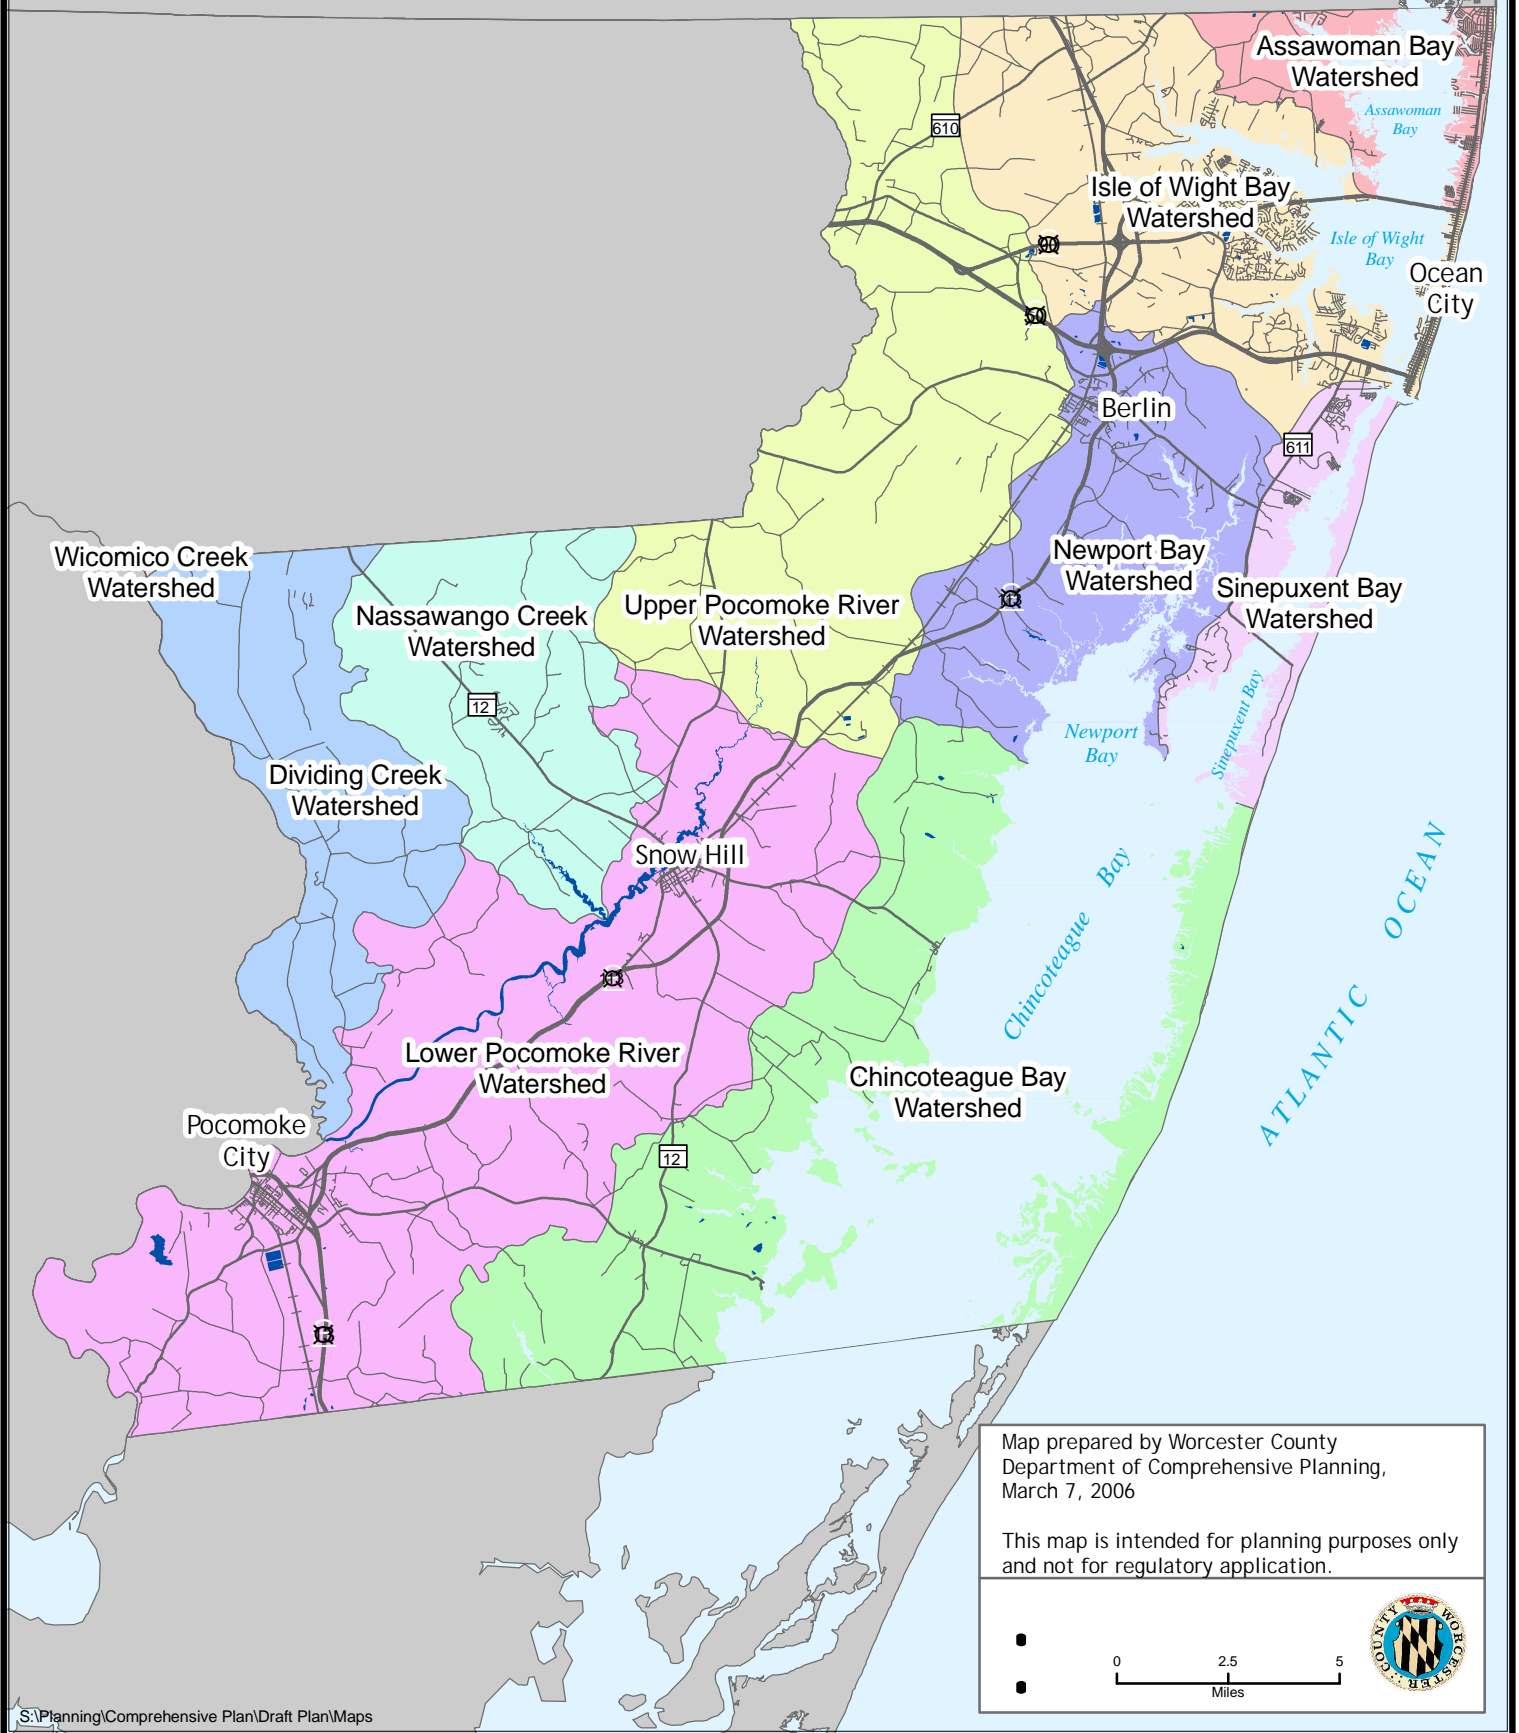

Figure 2-4: Watersheds Worcester County, Maryland

Map prepared by Worcester County
Department of Comprehensive Planning,
March 7, 2006

This map is intended for planning purposes only
and not for regulatory application.

0 2.5 5
Miles