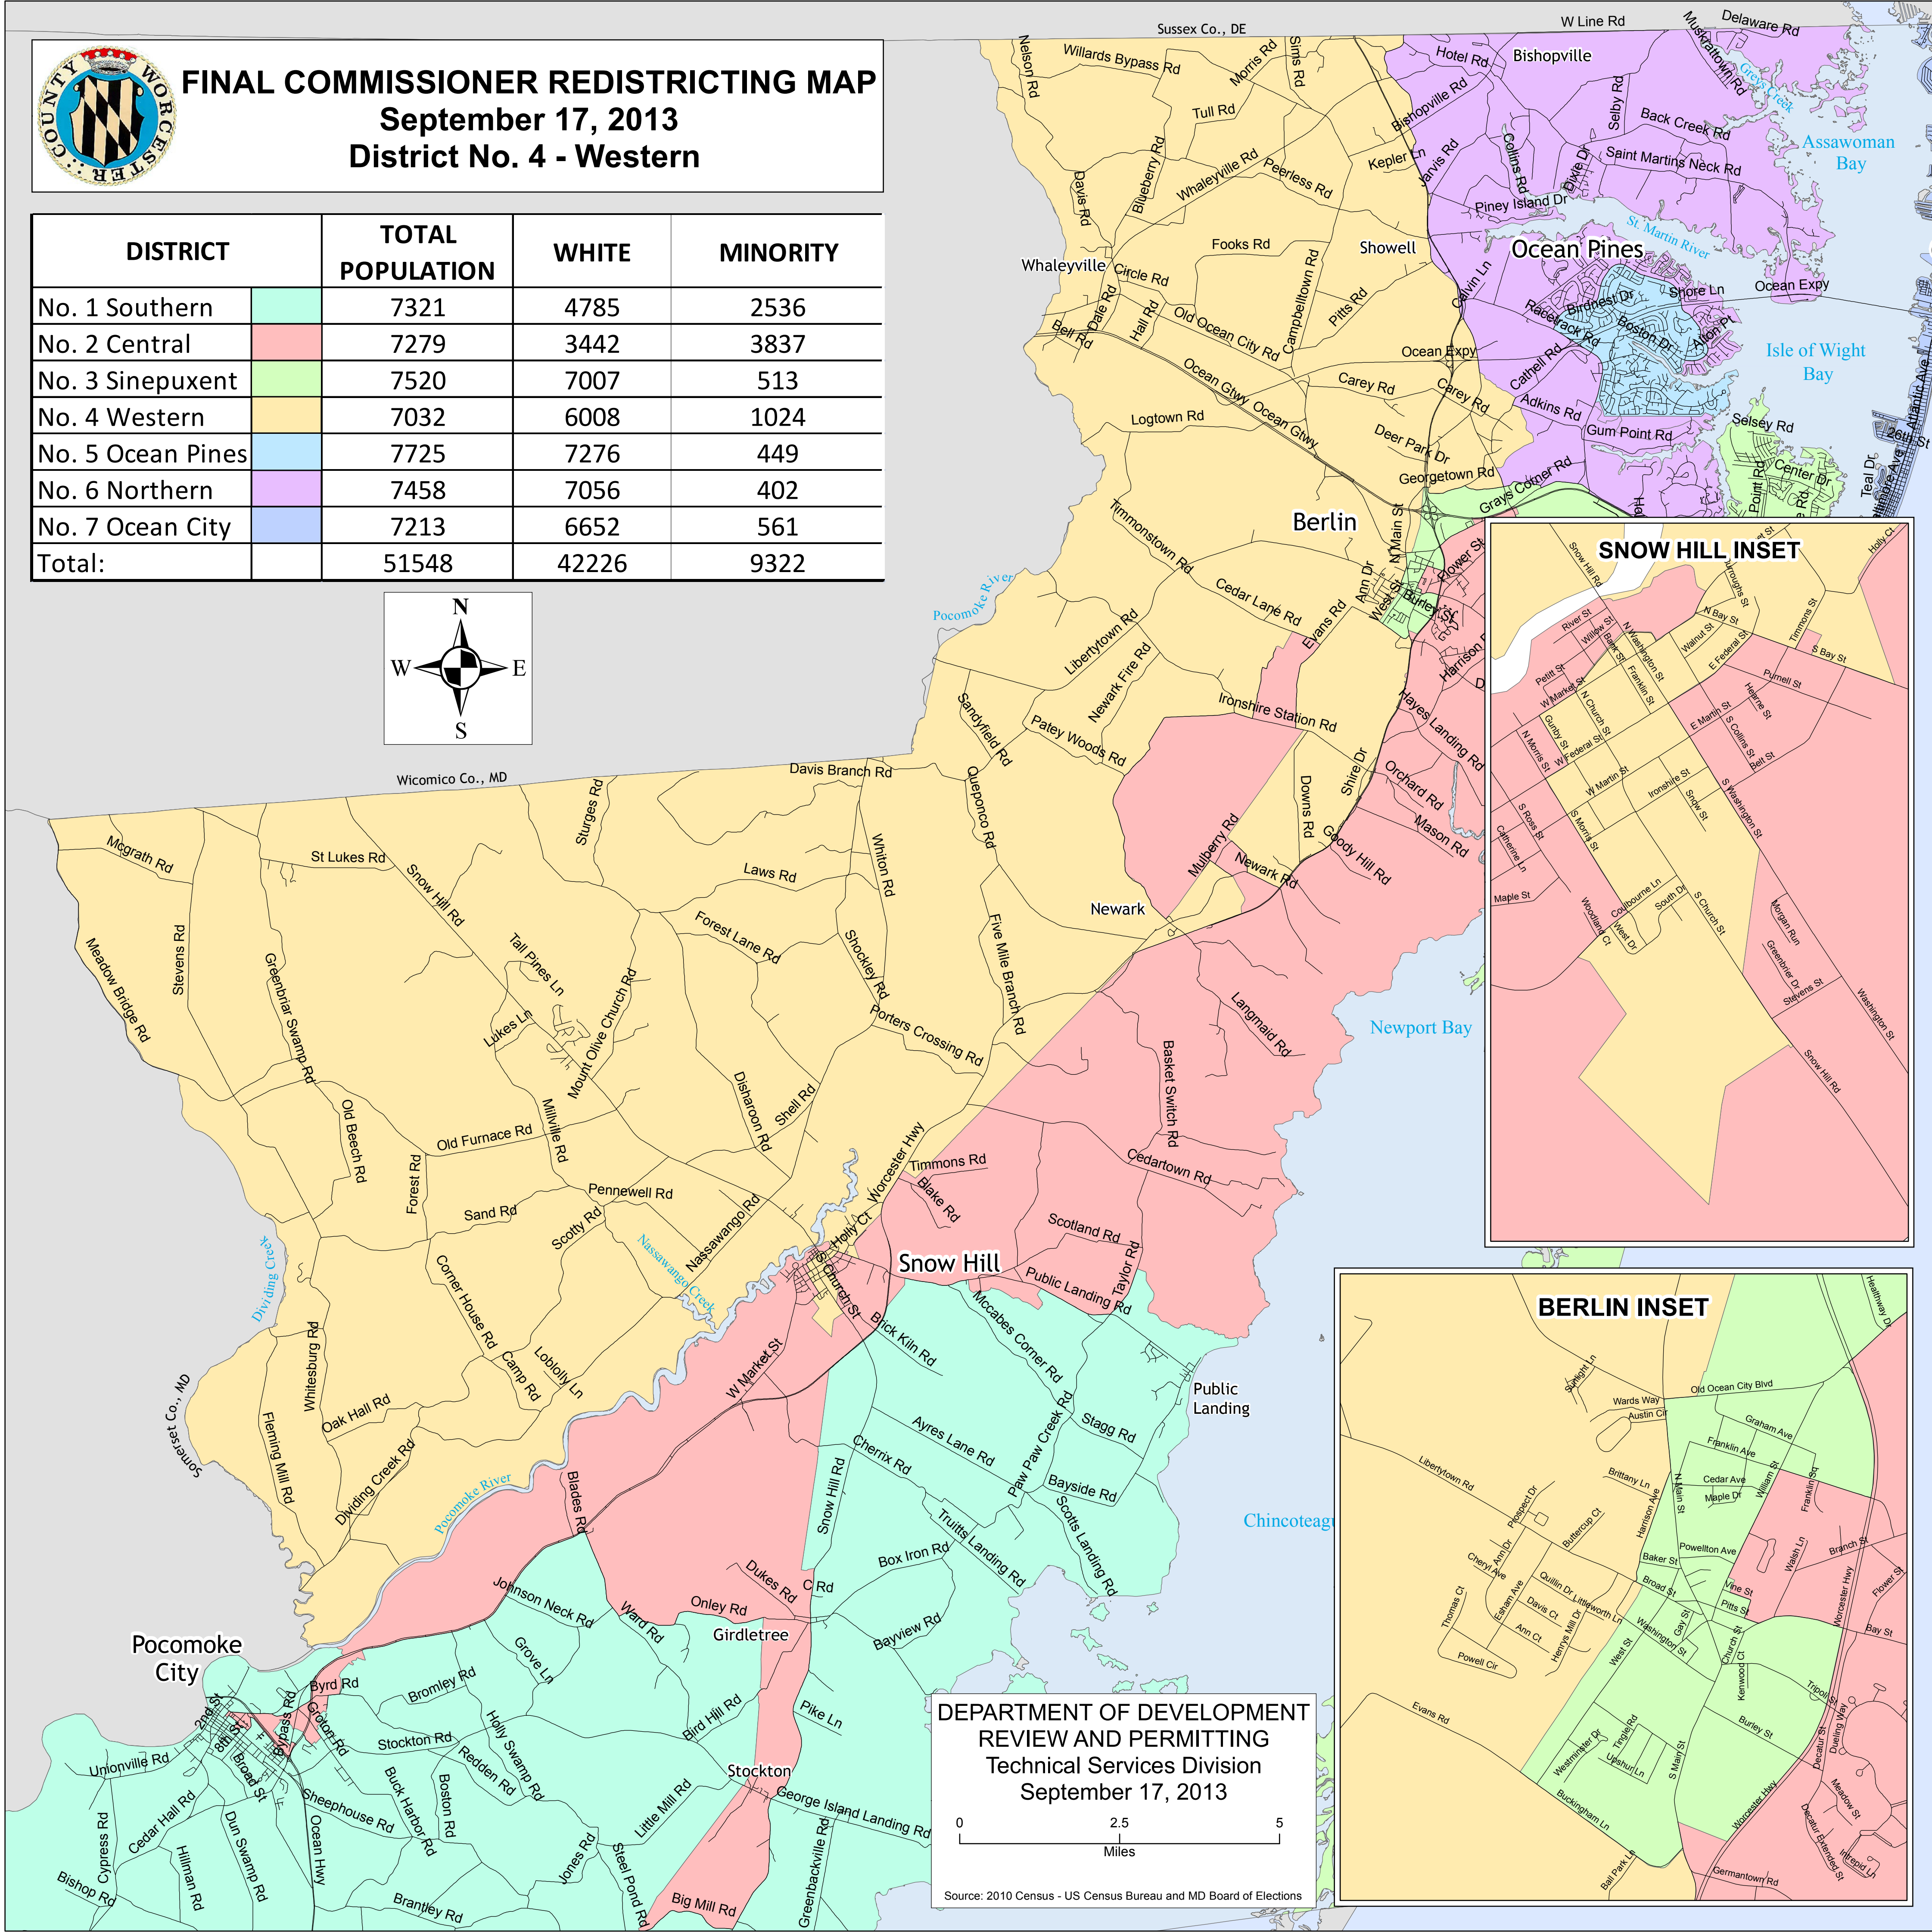

FINAL COMMISSIONER REDISTRICTING MAP

September 17, 2013
District No. 4 - Western

DISTRICT	TOTAL POPULATION	WHITE	MINORITY
No. 1 Southern	7321	4785	2536
No. 2 Central	7279	3442	3837
No. 3 Sinepuxent	7520	7007	513
No. 4 Western	7032	6008	1024
No. 5 Ocean Pines	7725	7276	449
No. 6 Northern	7458	7056	402
No. 7 Ocean City	7213	6652	561
Total:	51548	42226	9322

Wicomico Co., MD

DEPARTMENT OF DEVELOPMENT
REVIEW AND PERMITTING
Technical Services Division
September 17, 2013

0 2.5 5
Miles

Source: 2010 Census - US Census Bureau and MD Board of Elections