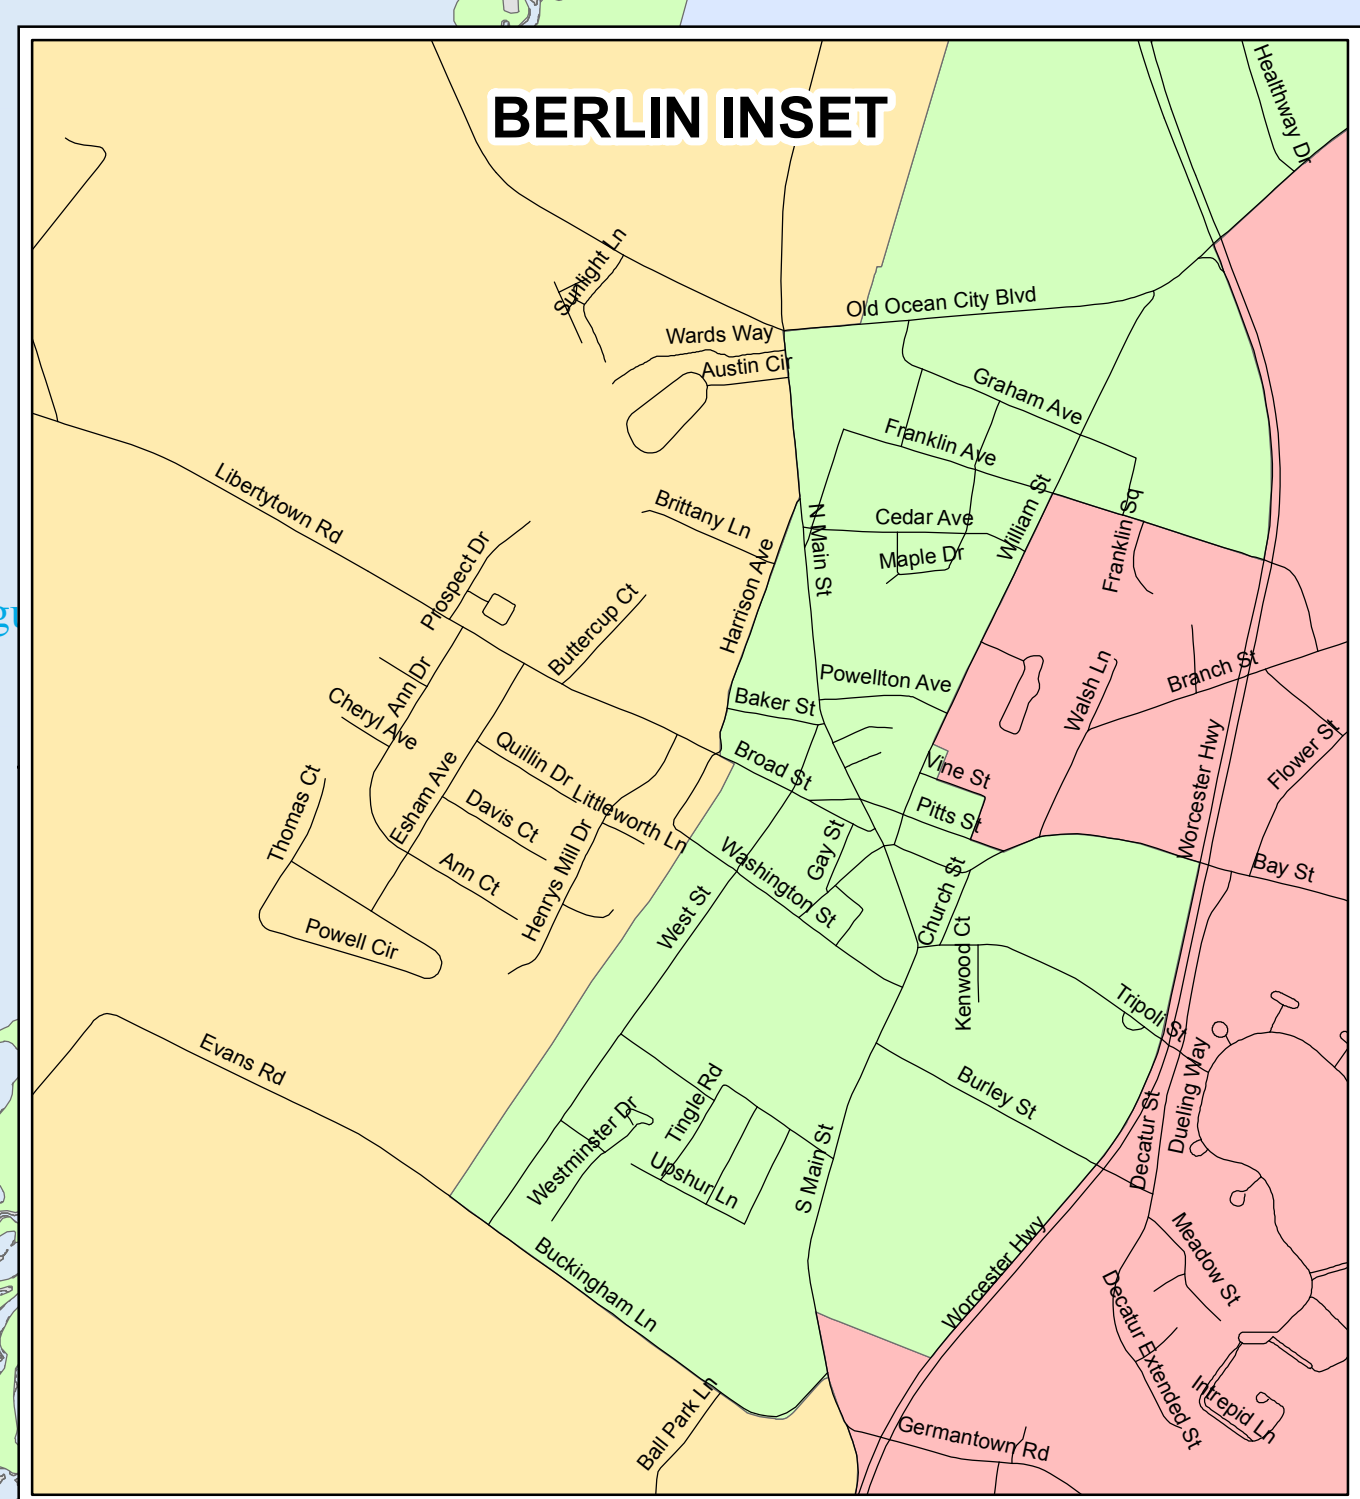

FINAL COMMISSIONER REDISTRICTING MAP

September 17, 2013
District No. 4 - Western

DISTRICT	TOTAL POPULATION	WHITE	MINORITY
No. 1 Southern	7321	4785	2536
No. 2 Central	7279	3442	3837
No. 3 Sinepuxent	7520	7007	513
No. 4 Western	7032	6008	1024
No. 5 Ocean Pines	7725	7276	449
No. 6 Northern	7458	7056	402
No. 7 Ocean City	7213	6652	561
Total:	51548	42226	9322

Wicomico Co., MD

DEPARTMENT OF DEVELOPMENT
REVIEW AND PERMITTING
Technical Services Division
September 17, 2013

0 2.5 5
Miles

Source: 2010 Census - US Census Bureau and MD Board of Elections