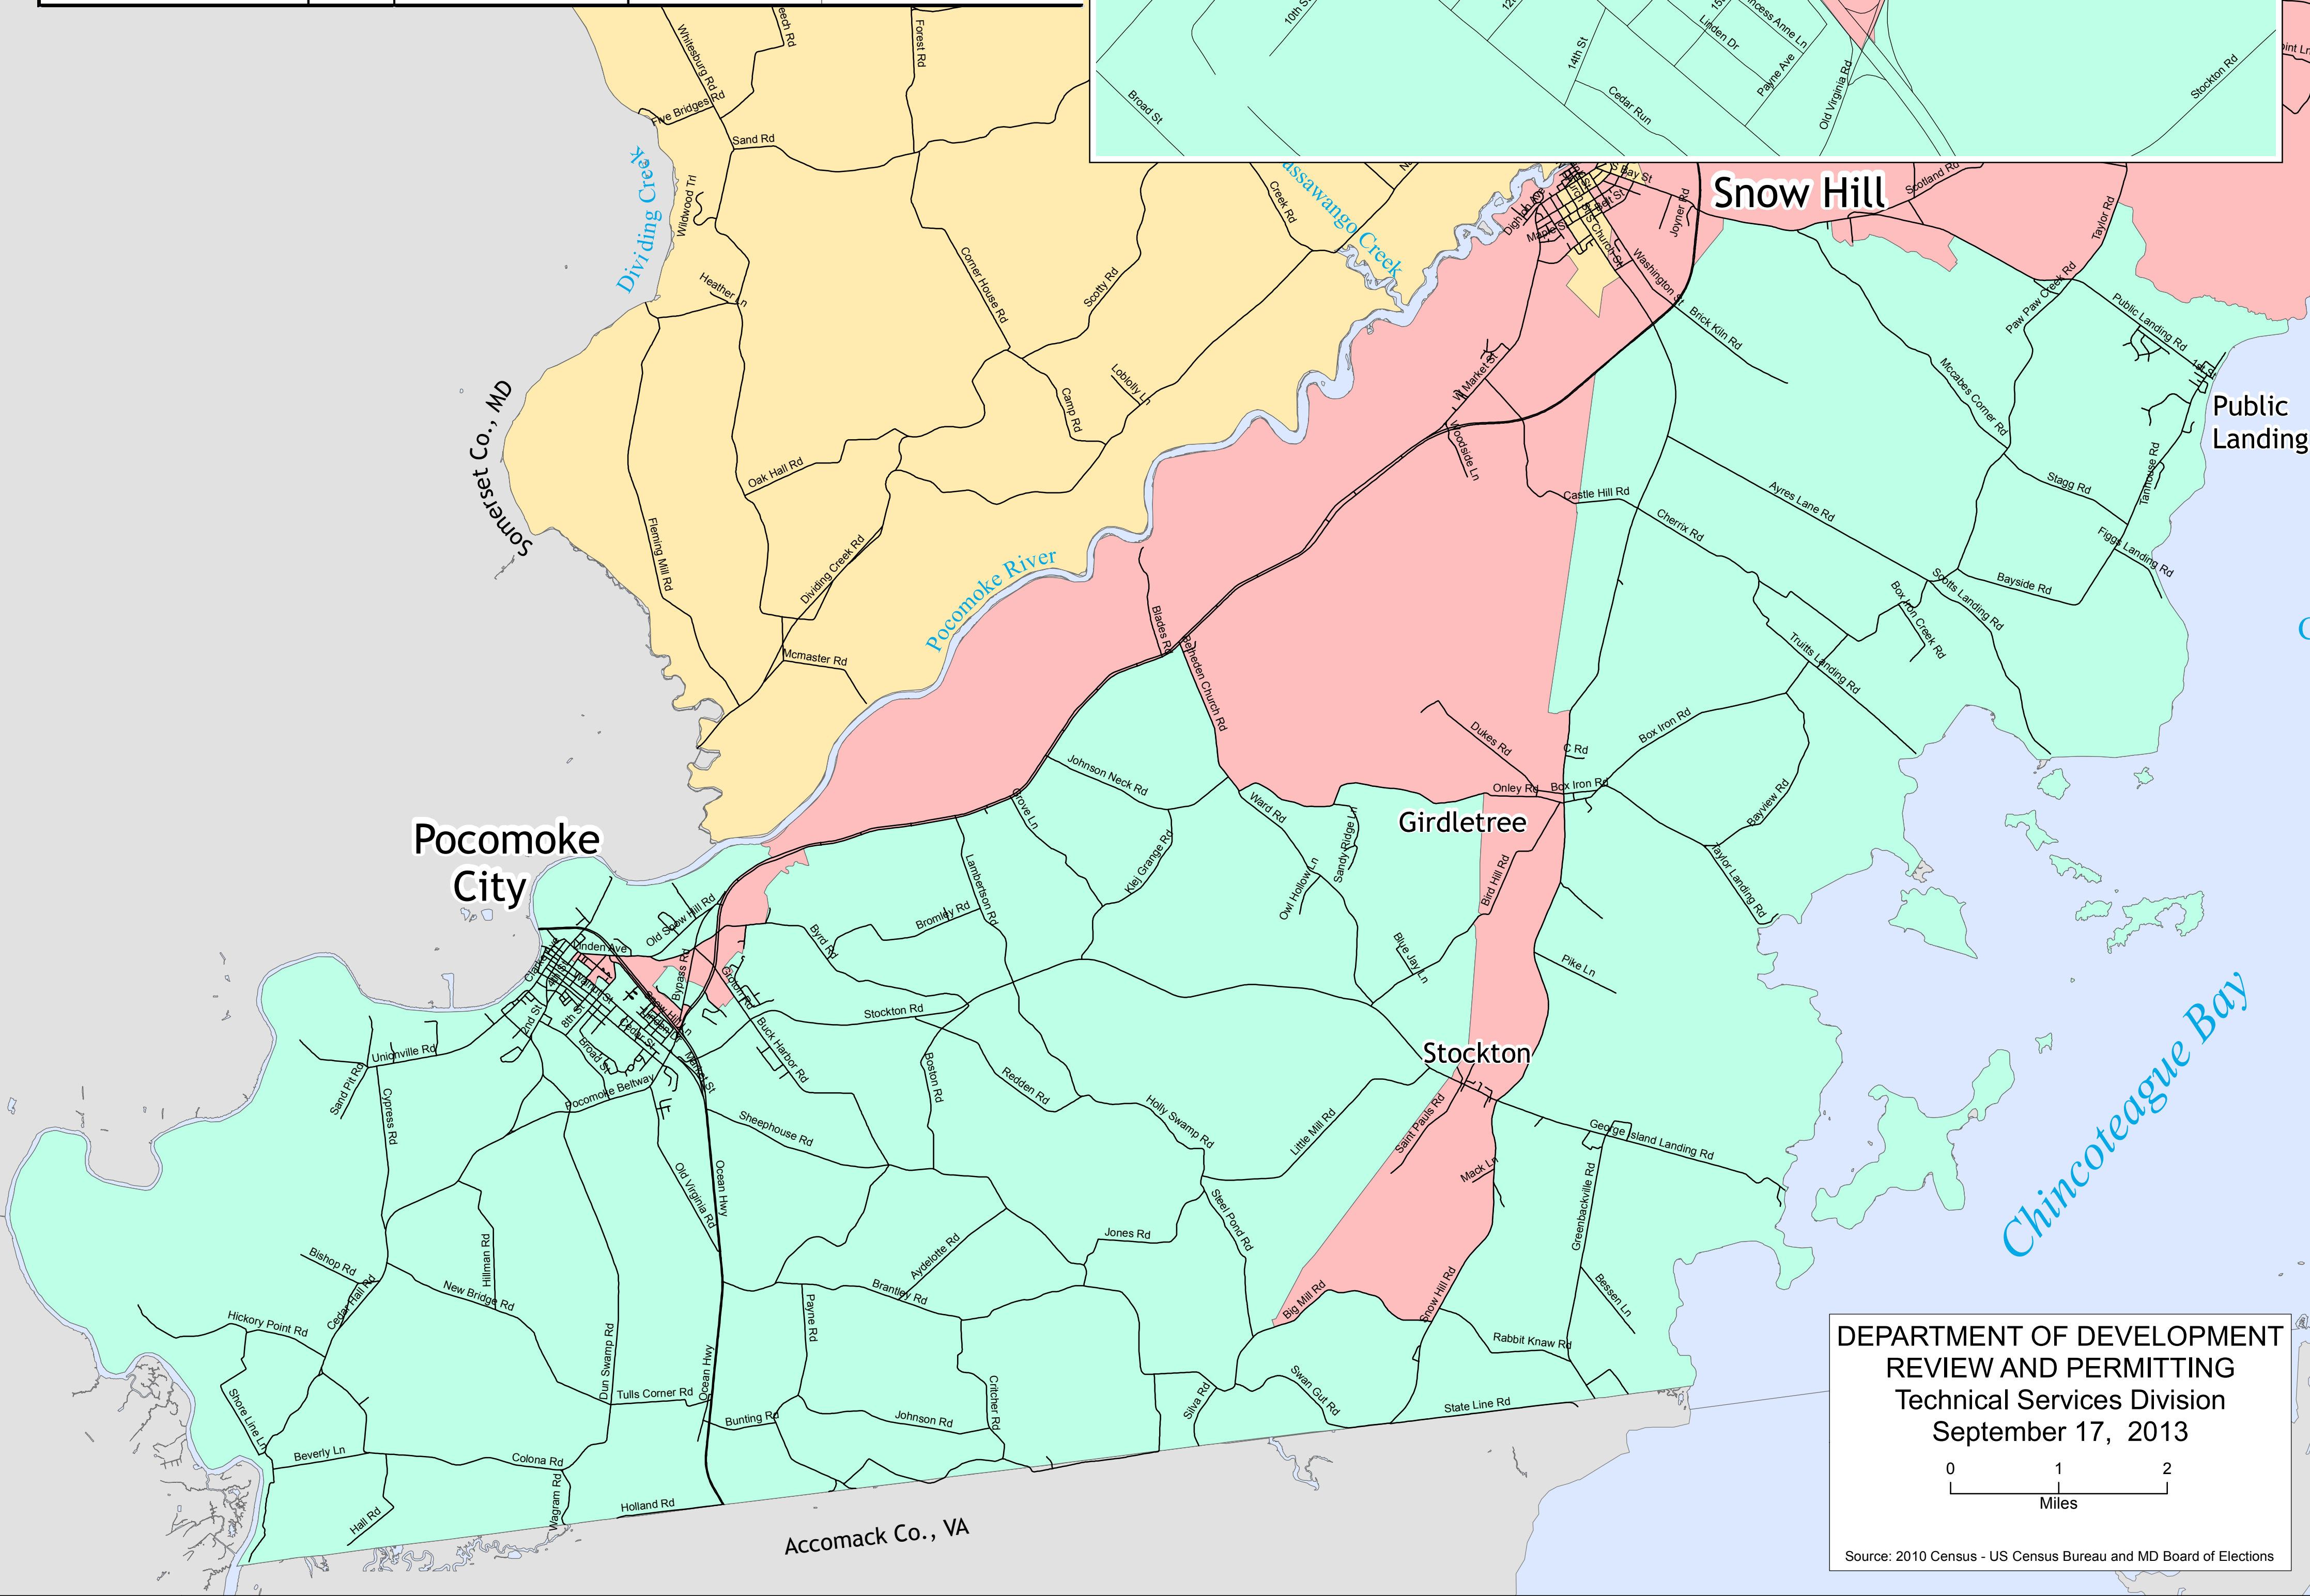

# FINAL COMMISSIONER REDISTRICTING MAP

September 17, 2013  
District No. 1 - Southern

DISTRICT	TOTAL POPULATION	WHITE	MINORITY
No. 1 Southern	7321	4785	2536
No. 2 Central	7279	3442	3837
No. 3 Sinepuxent	7520	7007	513
No. 4 Western	7032	6008	1024
No. 5 Ocean Pines	7725	7276	449
No. 6 Northern	7458	7056	402
No. 7 Ocean City	7213	6652	561
<b>Total:</b>	<b>51548</b>	<b>42226</b>	<b>9322</b>