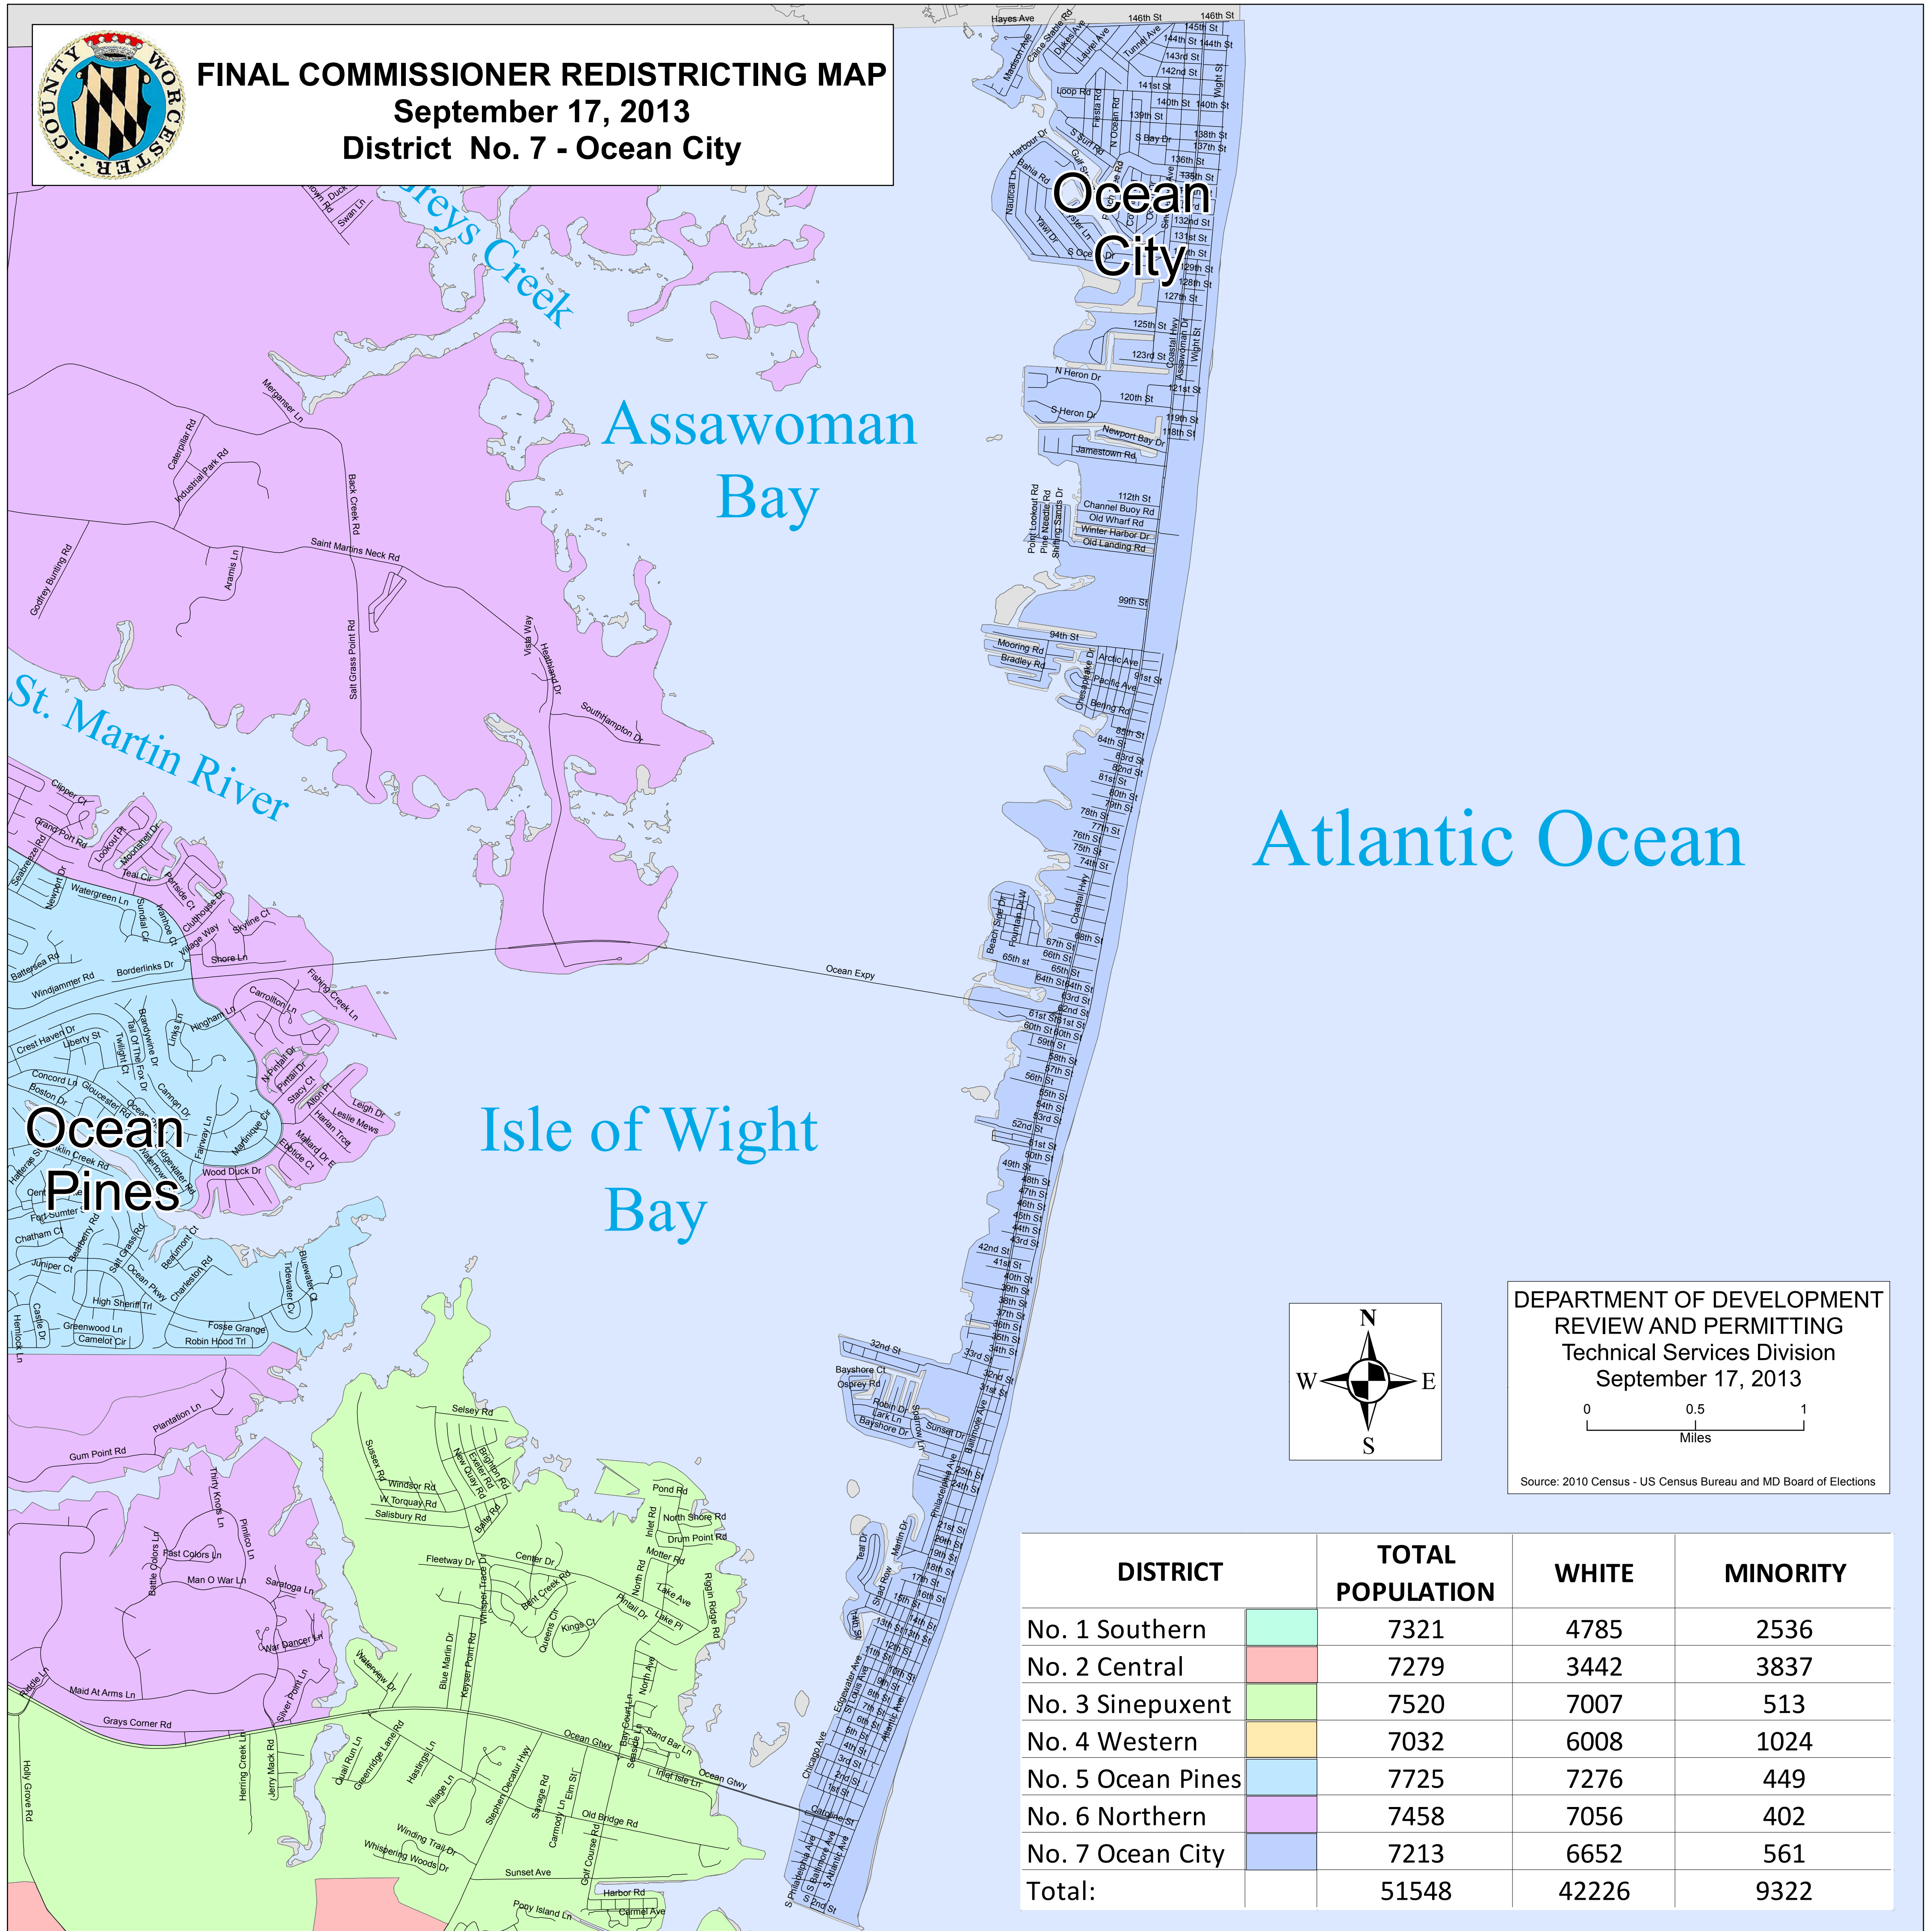

FINAL COMMISSIONER REDISTRICTING MAP
September 17, 2013
District No. 7 - Ocean City

Atlantic Ocean

DEPARTMENT OF DEVELOPMENT
 REVIEW AND PERMITTING
 Technical Services Division
 September 17, 2013

0 0.5 1
 Miles

Source: 2010 Census - US Census Bureau and MD Board of Elections

DISTRICT	TOTAL POPULATION	WHITE	MINORITY
No. 1 Southern	7321	4785	2536
No. 2 Central	7279	3442	3837
No. 3 Sinepuxent	7520	7007	513
No. 4 Western	7032	6008	1024
No. 5 Ocean Pines	7725	7276	449
No. 6 Northern	7458	7056	402
No. 7 Ocean City	7213	6652	561
Total:	51548	42226	9322