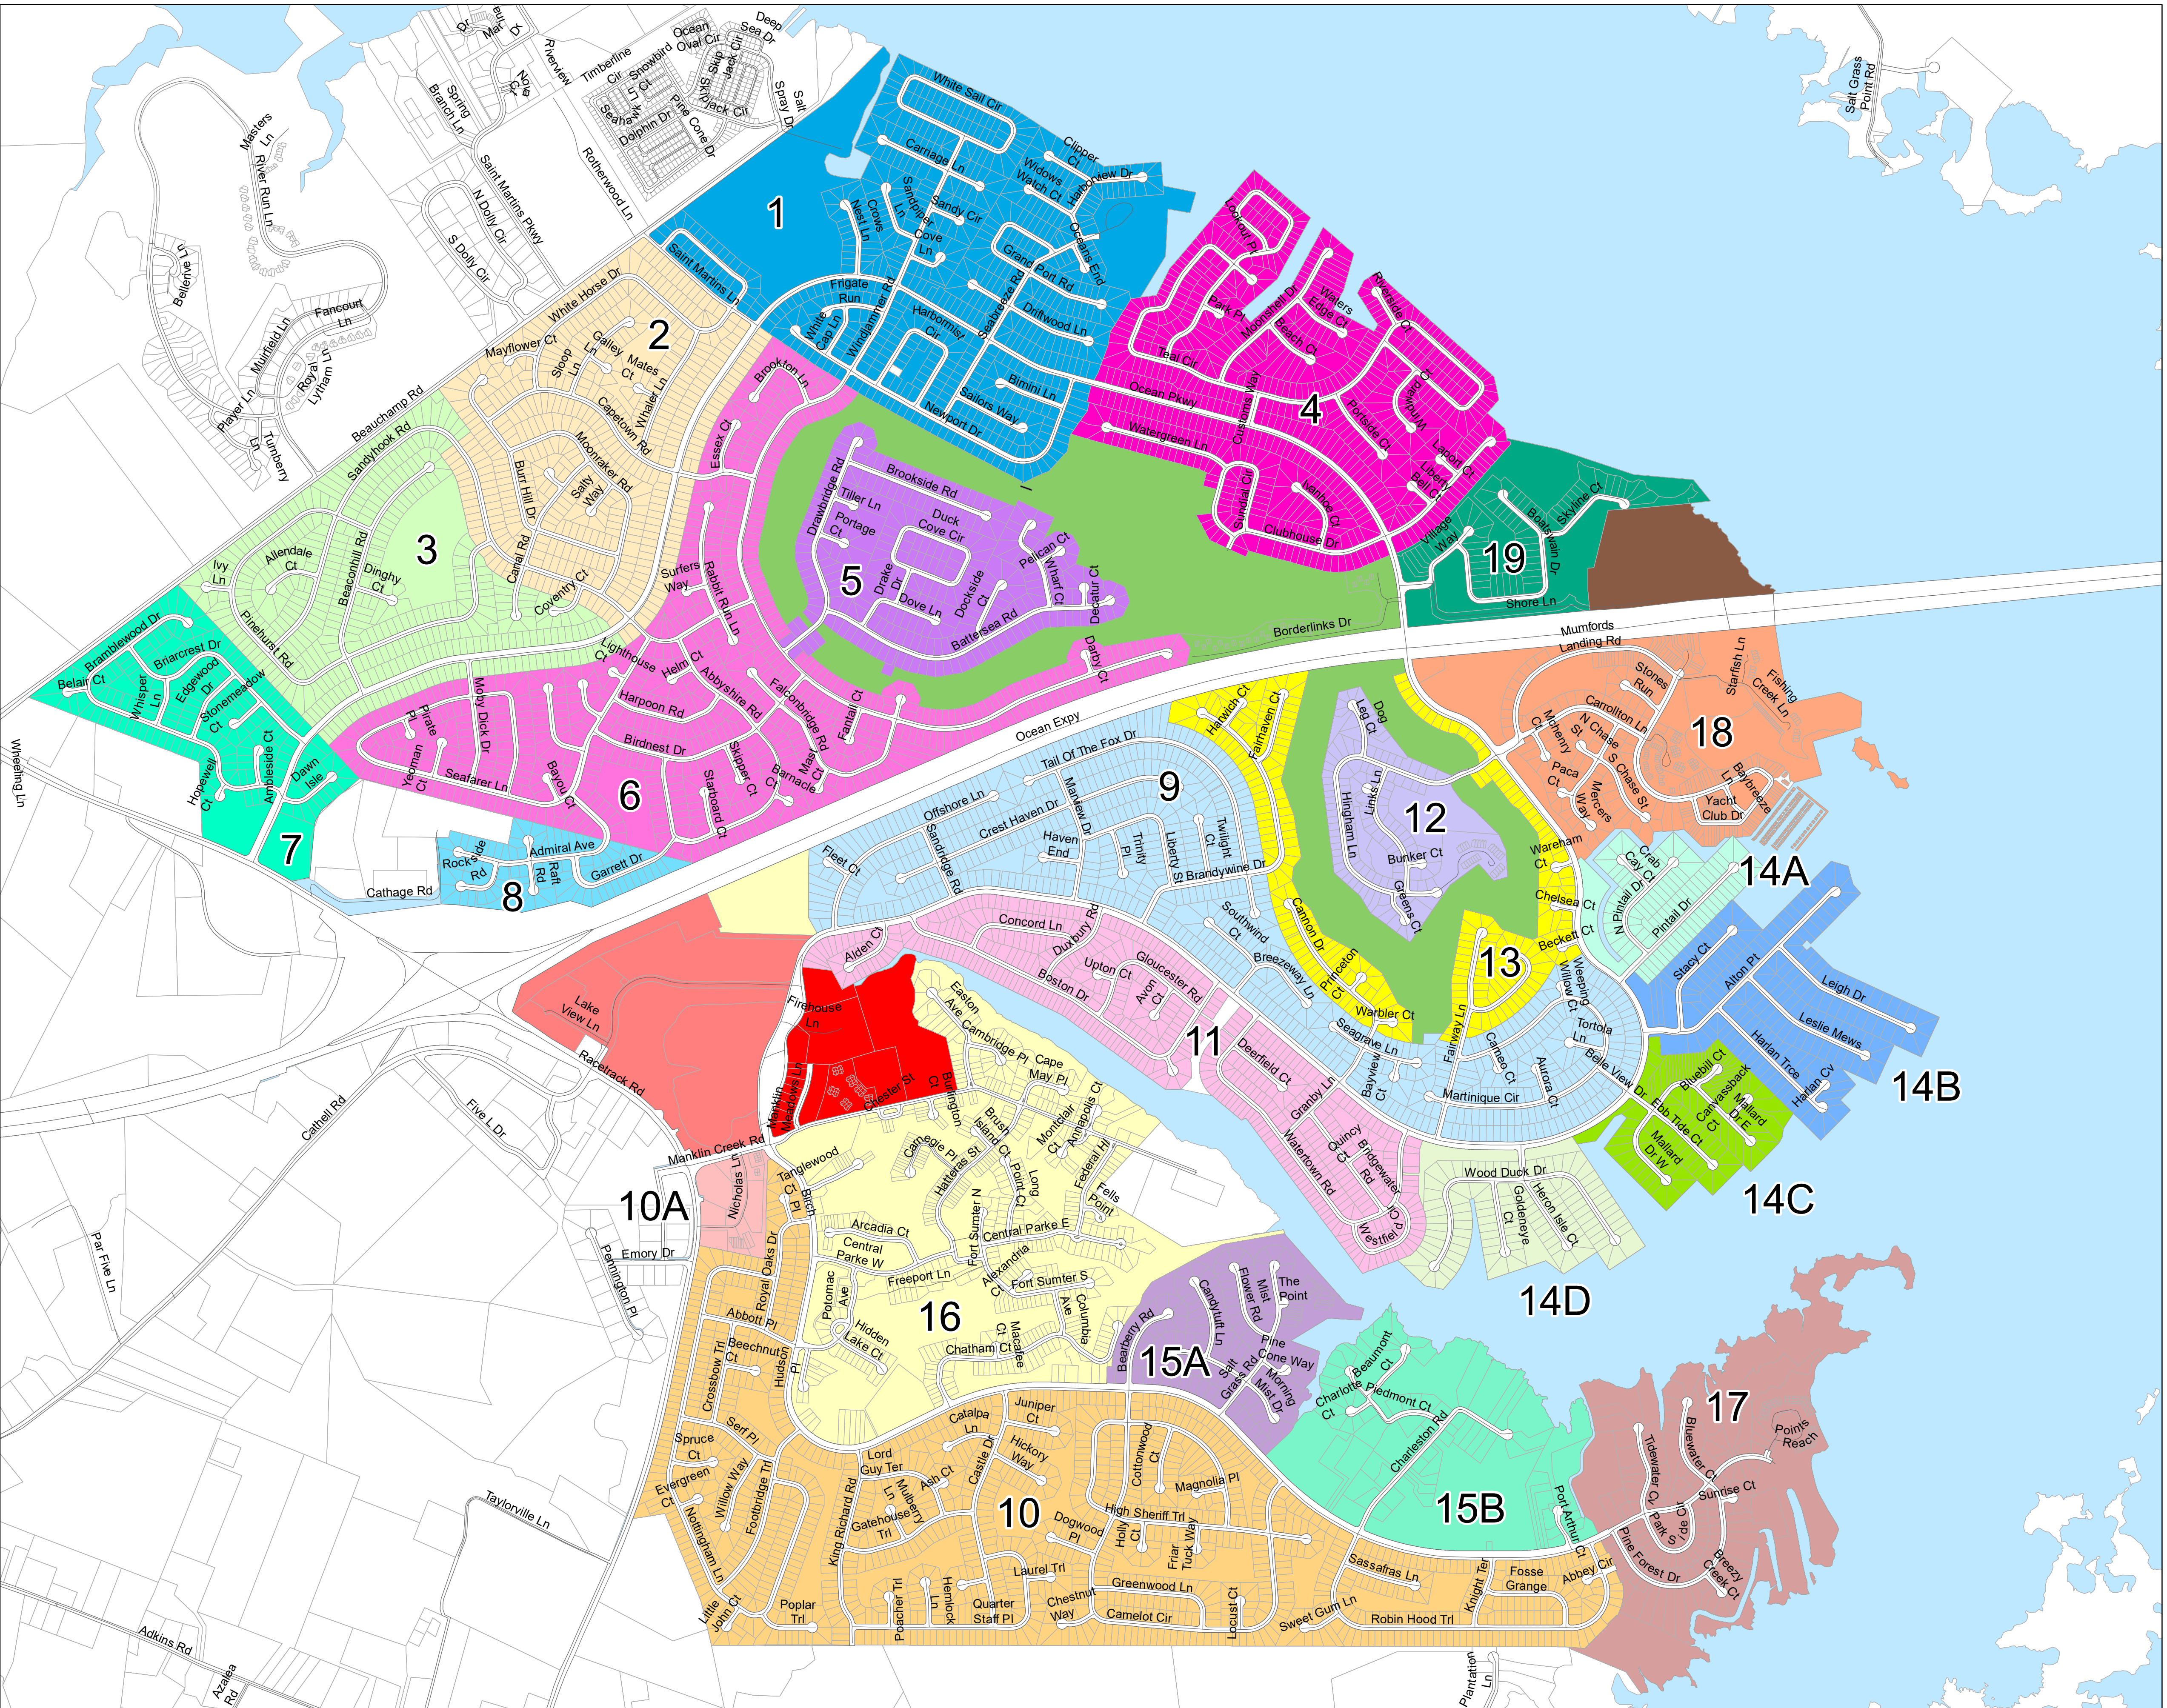

# WORCESTER COUNTY, MARYLAND

## Ocean Pines - Sections

- Section 1 - Newport
- Section 2 - Somerset
- Section 3 - Bainbridge
- Section 4 - Teal Bay
- Section 5 - Bay Colony
- Section 6 - Huntington
- Section 7 - Bramblewood
- Section 8 - Tanglewood
- Section 9 - Pinehurst
- Section 10 - Sherwood Forest
- Section 10A - Village Square
- Section 11 - Nantucket
- Section 12 - Innerlinks
- Section 13 - Seabright
- Section 14A - Pintail
- Section 14B - Terns Landing
- Section 14C - Wood Duck II
- Section 14D - Wood Duck Isle
- Section 15A - Salt Grass cove
- Section 15B - Whitetail Sanctuary
- Section 16 - The Park
- Section 17 - The Point
- Section 18 - Mumford's Landing
- Section 19 - Harbor Village
- Golf Course
- Sports Core
- Manklin Meadows
- Wastewater Treatment Plant

DEPARTMENT OF DEVELOPMENT REVIEW AND PERMITTING  
Technical Services Division

Prepared: August 2021  
The purpose of this map is intended for illustrative use only  
and not for regulatory action.